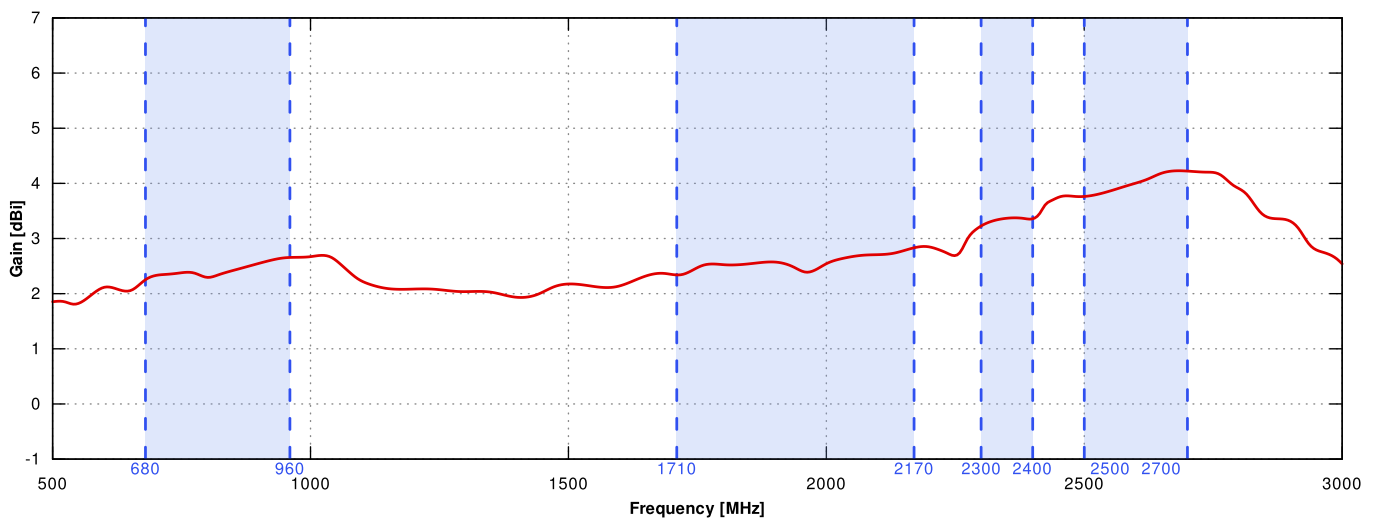

5G / LTE WCS DARS

 2300
MHz

30

40

 2400
MHz

5G / LTE

 2400
MHz

7

38

41

53

69

n90

 2700
MHz

PLOTS

VSWR for LTE antenna

Gain for LTE antenna

LTE from 700MHz to 900MHz

LTE from 1.71GHz to 2.17GHz

LTE from 2.3GHz to 2.7GHz

DIMENSIONS