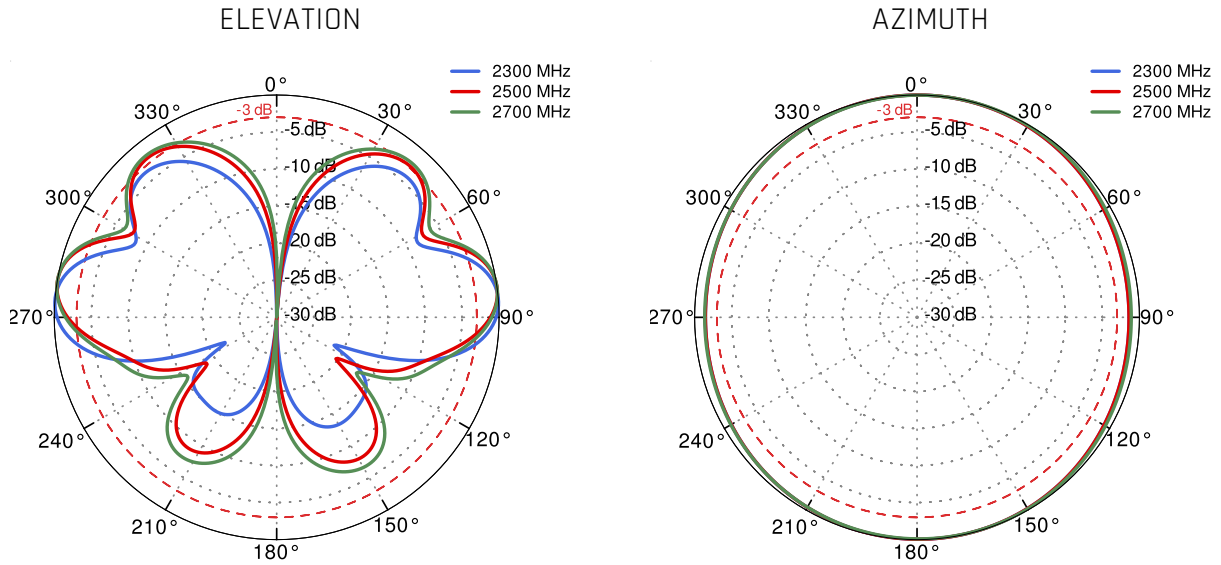

LTE ANTENNA SPECIFICATION

FREQUENCY	694 - 960 MHz 1.7 - 2.2 GHz 2.2 - 2.7 GHz
GAIN	694 - 960 MHz : 2 dBi 1.7 - 2.2 GHz : 2 dBi 2.2 - 2.7 GHz : 4 dBi
SUPPORTED LTE/5G BANDS	1, 2, 3, 4, 5, 6, 7, 8, 9, 10, 12, 13, 14, 17, 18, 19, 20, 23, 25, 26, 27, 28, 29, 30, 33, 34, 35, 36, 37, 38, 39, 40, 41, 44, 53, 59, 62, 65, 66, 67, 68, 69, 85, n80, n81, n82, n83, n84, n86, n89, n90, n95
VSWR	<1.60, max <2.00
BEAMWIDTH	360°/35° ±5°
POLARIZATION	Vertical
IMPEDANCE	50 Ω

5G / LTE WCS DARS

 2300
MHz

30

40

 2400
MHz

5G / LTE

 2400
MHz

7

38

41

53

69

n90

 2700
MHz

PLOTS

VSWR for LTE antenna

Gain for LTE antenna

LTE from 700MHz to 900MHz

LTE from 1.71GHz to 2.17GHz

LTE from 2.3GHz to 2.7GHz

DIMENSIONS