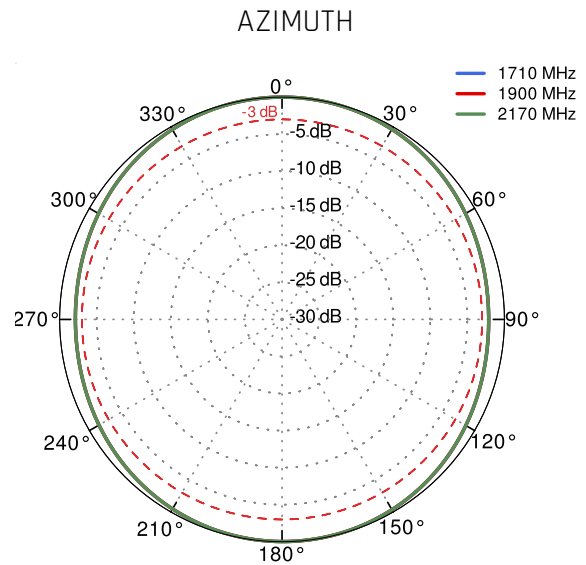

LTE ANTENNA SPECIFICATION

FREQUENCY	694 - 960 MHz 1.7 - 2.2 GHz 2.2 - 2.7 GHz
GAIN	694 - 960 MHz : 2 dBi 1.7 - 2.2 GHz : 2 dBi 2.2 - 2.7 GHz : 4 dBi
SUPPORTED LTE/5G BANDS	1, 2, 3, 4, 5, 6, 7, 8, 9, 10, 12, 13, 14, 17, 18, 19, 20, 23, 25, 26, 27, 28, 29, 30, 33, 34, 35, 36, 37, 38, 39, 40, 41, 44, 53, 59, 62, 65, 66, 67, 68, 69, 85, n80, n81, n82, n83, n84, n86, n89, n90, n95
VSWR	<1.60, max <2.00
BEAMWIDTH	360°/35° ±5°
POLARIZATION	Vertical
IMPEDANCE	50 Ω

5G / LTE WCS DARS

 2300
MHz

30

40

 2400
MHz

5G / LTE

 2400
MHz

7

38

41

53

69

n90

 2700
MHz

PLOTS

VSWR for LTE antenna

Gain for LTE antenna

LTE from 700MHz to 900MHz

LTE from 1.71GHz to 2.17GHz

LTE from 2.3GHz to 2.7GHz

DIMENSIONS