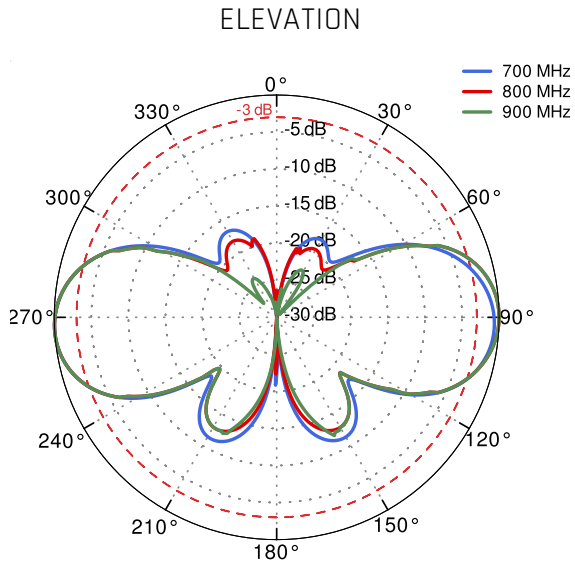

LTE ANTENNA SPECIFICATION

FREQUENCY	694 - 960 MHz 1.7 - 2.2 GHz 2.2 - 2.7 GHz
GAIN	694 - 960 MHz : 2 dBi 1.7 - 2.2 GHz : 2 dBi 2.2 - 2.7 GHz : 4 dBi
SUPPORTED LTE/5G BANDS	1, 2, 3, 4, 5, 6, 7, 8, 9, 10, 12, 13, 14, 17, 18, 19, 20, 23, 25, 26, 27, 28, 29, 30, 33, 34, 35, 36, 37, 38, 39, 40, 41, 44, 53, 59, 62, 65, 66, 67, 68, 69, 85, n80, n81, n82, n83, n84, n86, n89, n90, n95
VSWR	<1.60, max <2.00
BEAMWIDTH	360°/35° ±5°
POLARIZATION	Vertical
IMPEDANCE	50 Ω

5G / LTE WCS DARS

 2300
MHz

30

40

 2400
MHz

5G / LTE

 2400
MHz

7

38

41

53

69

n90

 2700
MHz

PLOTS

VSWR for LTE antenna

Gain for LTE antenna

LTE from 700MHz to 900MHz

LTE from 1.71GHz to 2.17GHz

LTE from 2.3GHz to 2.7GHz

DIMENSIONS