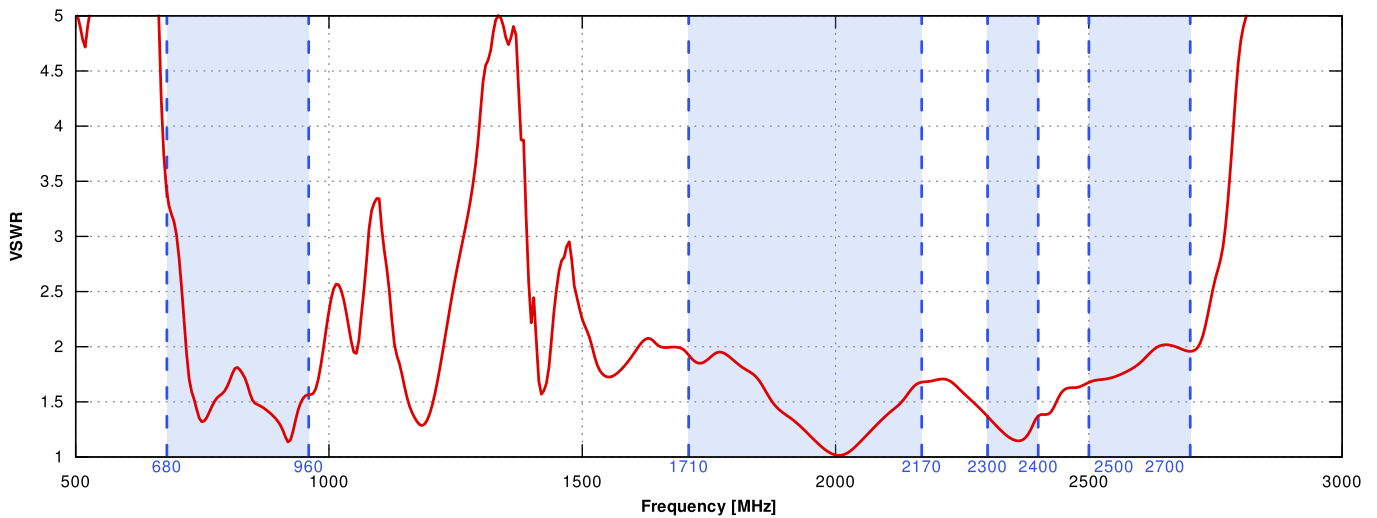

5G / LTE WCS DARS

 2300
MHz

30

40

 2400
MHz

5G / LTE

 2400
MHz

7

38

41

53

69

n90

 2700
MHz

PLOTS

VSWR for LTE antenna

Gain for LTE antenna

LTE from 700MHz to 900MHz

LTE from 1.71GHz to 2.17GHz

LTE from 2.3GHz to 2.7GHz

DIMENSIONS