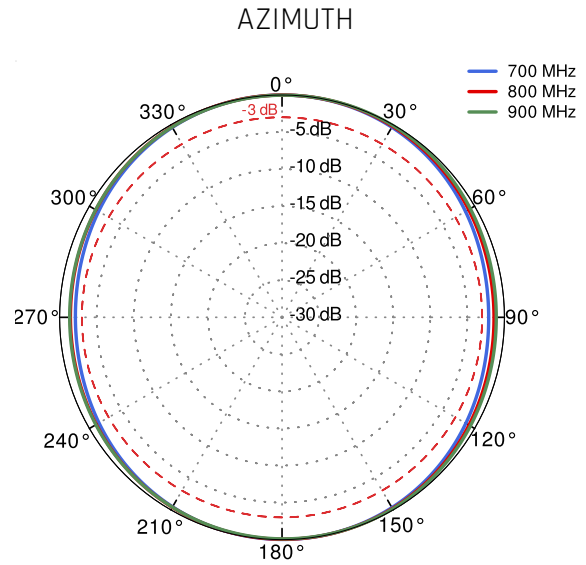

LTE ANTENNA SPECIFICATION

FREQUENCY	694 - 960 MHz 1.7 - 2.2 GHz 2.2 - 2.7 GHz
GAIN	694 - 960 MHz : 2 dBi 1.7 - 2.2 GHz : 2 dBi 2.2 - 2.7 GHz : 4 dBi
SUPPORTED LTE/5G BANDS	1, 2, 3, 4, 5, 6, 7, 8, 9, 10, 12, 13, 14, 17, 18, 19, 20, 23, 25, 26, 27, 28, 29, 30, 33, 34, 35, 36, 37, 38, 39, 40, 41, 44, 53, 59, 62, 65, 66, 67, 68, 69, 85, n80, n81, n82, n83, n84, n86, n89, n90, n95
VSWR	<1.60, max <2.00
BEAMWIDTH	360°/35° ±5°
POLARIZATION	Vertical
IMPEDANCE	50 Ω

5G / LTE WCS DARS

 2300
MHz

30

40

 2400
MHz

5G / LTE

 2400
MHz

7

38

41

53

69

n90

 2700
MHz

PLOTS

VSWR for LTE antenna

Gain for LTE antenna

LTE from 700MHz to 900MHz

LTE from 1.71GHz to 2.17GHz

LTE from 2.3GHz to 2.7GHz

DIMENSIONS