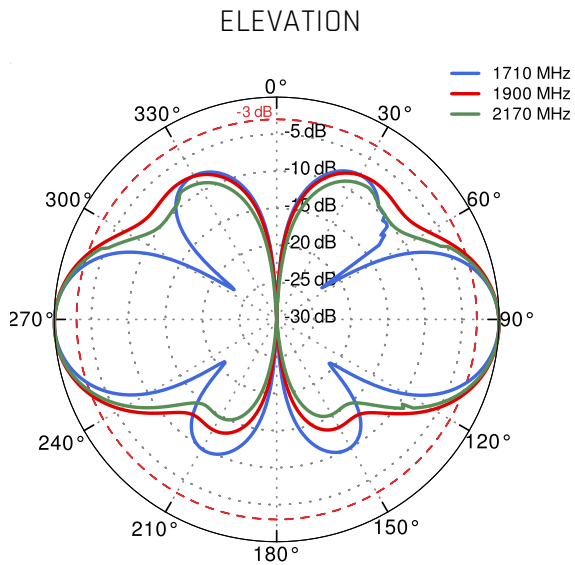

LTE ANTENNA SPECIFICATION

FREQUENCY	694 - 960 MHz 1.7 - 2.2 GHz 2.2 - 2.7 GHz
GAIN	694 - 960 MHz : 2 dBi 1.7 - 2.2 GHz : 2 dBi 2.2 - 2.7 GHz : 4 dBi
SUPPORTED LTE/5G BANDS	1, 2, 3, 4, 5, 6, 7, 8, 9, 10, 12, 13, 14, 17, 18, 19, 20, 23, 25, 26, 27, 28, 29, 30, 33, 34, 35, 36, 37, 38, 39, 40, 41, 44, 53, 59, 62, 65, 66, 67, 68, 69, 85, n80, n81, n82, n83, n84, n86, n89, n90, n95
VSWR	<1.60, max <2.00
BEAMWIDTH	360°/35° ±5°
POLARIZATION	Vertical
IMPEDANCE	50 Ω

5G / LTE WCS DARS

 2300
MHz

30

40

 2400
MHz

5G / LTE

 2400
MHz

7

38

41

53

69

n90

 2700
MHz

PLOTS

VSWR for LTE antenna

Gain for LTE antenna

LTE from 700MHz to 900MHz

LTE from 1.71GHz to 2.17GHz

LTE from 2.3GHz to 2.7GHz

DIMENSIONS