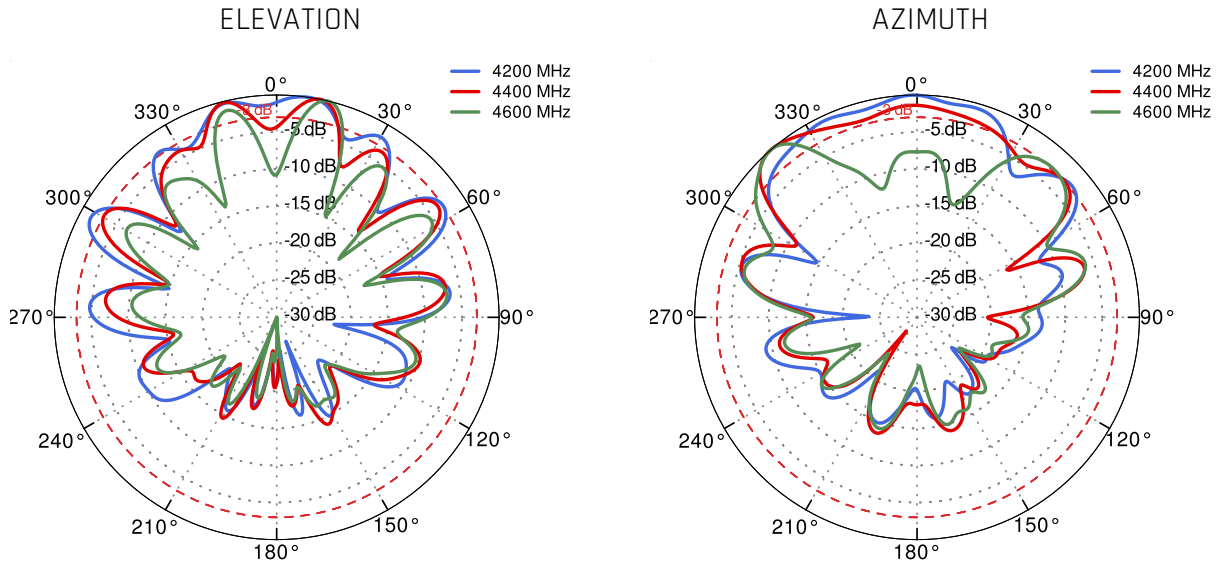

## WI-FI ANTENNA SPECIFICATION

<b>FREQUENCY</b>	2.4 - 2.5 GHz 5.0 - 7.2 GHz
<b>GAIN</b>	2.4 - 2.5 GHz: 6dBi 5 GHz: 7.5dBi 7 GHz: 7.5dBi
<b>VSWR</b>	< 1.50, max < 2.00
<b>BEAMWIDTH</b>	360°/25°
<b>POLARIZATION</b>	Vertical
<b>IMPEDANCE</b>	50 Ω

## WI-FI Gain

PORT 1 - 5G/LTE from 650MHz to 950MHz

PORT 1 - 5G/LTE from 1.71GHz to 2.17GHz

PORT 1 - 5G/LTE from 2.3GHz to 2.7GHz

PORT 1 - 5G/LTE from 3.3GHz to 3.8GHz

PORT 1 - 5G/LTE from 4.2GHz to 4.6GHz

PORT 1 - 5G/LTE from 5.0GHz to 5.9GHz

PORT 2 - 5G/LTE from 650MHz to 950MHz

PORT 2 - 5G/LTE from 1.71GHz to 2.17GHz

**PORT 2 - 5G/LTE from 2.3GHz to 2.7GHz**

**PORT 2 - 5G/LTE from 3.3GHz to 3.8GHz**

PORT 2 - 5G/LTE from 4.2GHz to 4.6GHz

PORT 2 - 5G/LTE from 5.0GHz to 5.9GHz

Wi-Fi From 2.4 GHz to 6.5 GHz

**DIMENSIONS**
