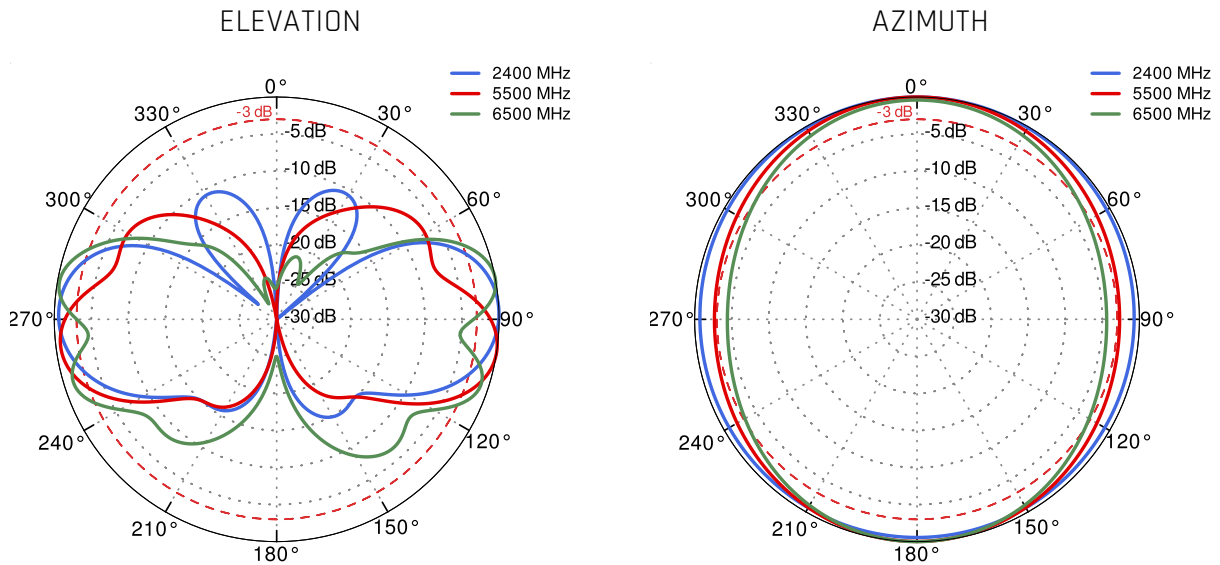

## 5G / LTE ANTENNA SPECIFICATION

<b>FREQUENCY</b>	617 - 960 MHz 1.7 - 2.7 GHz 3.3 - 4.6 GHz 4.7 - 6.0 GHz
<b>GAIN</b>	617 - 960 MHz : 6 dBi 1.7 - 2.7 GHz : 7 dBi 3.3 - 4.6 GHz : 7 dBi 4.7 - 6.0 GHz : 5.5dBi
<b>SUPPORTED LTE BANDS</b>	1, 2, 3, 4, 5, 7, 8, 9, 10, 12, 13, 14, 17, 18, 19, 20, 22, 25, 26, 27, 28, 29, 30, 33, 34, 35, 36, 37, 38, 39, 40, 41, 42, 43, 44, 46, 47, 48, 49, 52, 53, 65, 66, 67, 68, 69, 71, 85, 103, 106
<b>SUPPORTED 5G BANDS</b>	n1, n2, n3, n5, n7, n8, n12, n13, n14, n18, n20, n25, n26, n28, n29, n30, n34, n38, n39, n40, n41, n46, n47, n48, n53, n65, n66, n67, n71, n77, n78, n79, n80, n81, n82, n83, n84, n85, n86, n89, n90, n95, n97, n98, n100, n101, n256
<b>VSWR</b>	<2.00, max <3.00
<b>BEAMWIDTH</b>	80°/80° ±15°
<b>POLARIZATION</b>	X (±45degrees)
<b>IMPEDANCE</b>	50 Ω

## WI-FI Gain

PORT 1 - 5G/LTE from 650MHz to 950MHz

PORT 1 - 5G/LTE from 1.71GHz to 2.17GHz

PORT 1 - 5G/LTE from 2.3GHz to 2.7GHz

PORT 1 - 5G/LTE from 3.3GHz to 3.8GHz

PORT 1 - 5G/LTE from 4.2GHz to 4.6GHz

PORT 1 - 5G/LTE from 5.0GHz to 5.9GHz

PORT 2 - 5G/LTE from 650MHz to 950MHz

PORT 2 - 5G/LTE from 1.71GHz to 2.17GHz

**PORT 2 - 5G/LTE from 2.3GHz to 2.7GHz**

**PORT 2 - 5G/LTE from 3.3GHz to 3.8GHz**

PORT 2 - 5G/LTE from 4.2GHz to 4.6GHz

PORT 2 - 5G/LTE from 5.0GHz to 5.9GHz

Wi-Fi From 2.4 GHz to 6.5 GHz

**DIMENSIONS**
