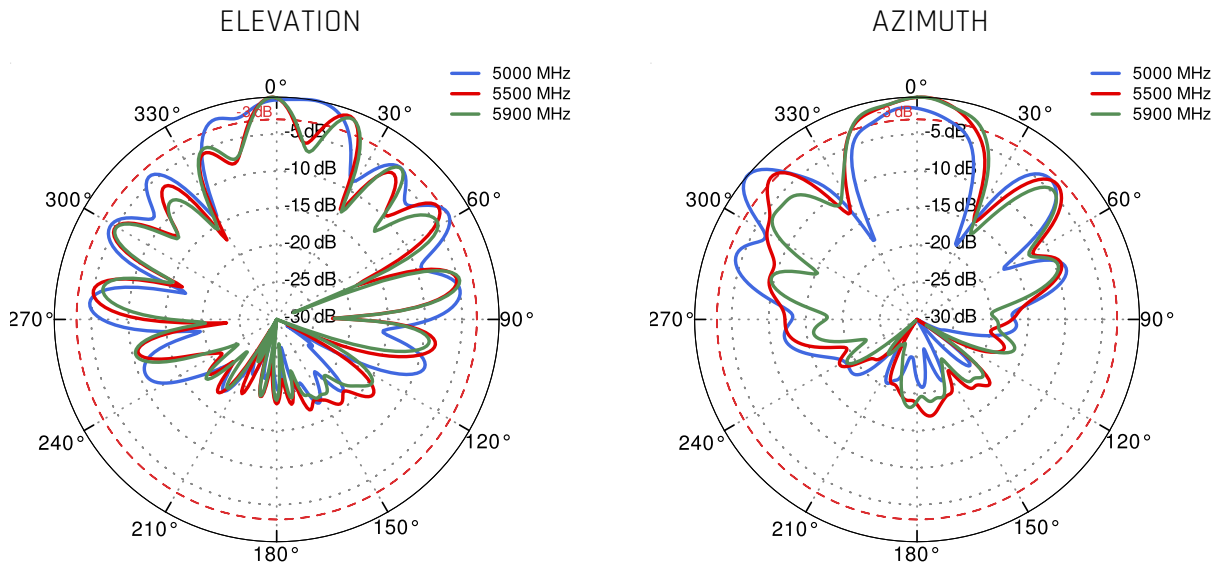

## WI-FI ANTENNA SPECIFICATION

<b>FREQUENCY</b>	2.4 - 2.5 GHz 5.0 - 7.2 GHz
<b>GAIN</b>	2.4 - 2.5 GHz: 6dBi 5 GHz: 7.5dBi 7 GHz: 7.5dBi
<b>VSWR</b>	< 1.50, max < 2.00
<b>BEAMWIDTH</b>	360°/25°
<b>POLARIZATION</b>	Vertical
<b>IMPEDANCE</b>	50 Ω

## WI-FI Gain

PORT 1 - 5G/LTE from 650MHz to 950MHz

PORT 1 - 5G/LTE from 1.71GHz to 2.17GHz

PORT 1 - 5G/LTE from 2.3GHz to 2.7GHz

PORT 1 - 5G/LTE from 3.3GHz to 3.8GHz

PORT 1 - 5G/LTE from 4.2GHz to 4.6GHz

PORT 1 - 5G/LTE from 5.0GHz to 5.9GHz

PORT 2 - 5G/LTE from 650MHz to 950MHz

PORT 2 - 5G/LTE from 1.71GHz to 2.17GHz

**PORT 2 - 5G/LTE from 2.3GHz to 2.7GHz**

**PORT 2 - 5G/LTE from 3.3GHz to 3.8GHz**

PORT 2 - 5G/LTE from 4.2GHz to 4.6GHz

PORT 2 - 5G/LTE from 5.0GHz to 5.9GHz

Wi-Fi From 2.4 GHz to 6.5 GHz

**DIMENSIONS**
