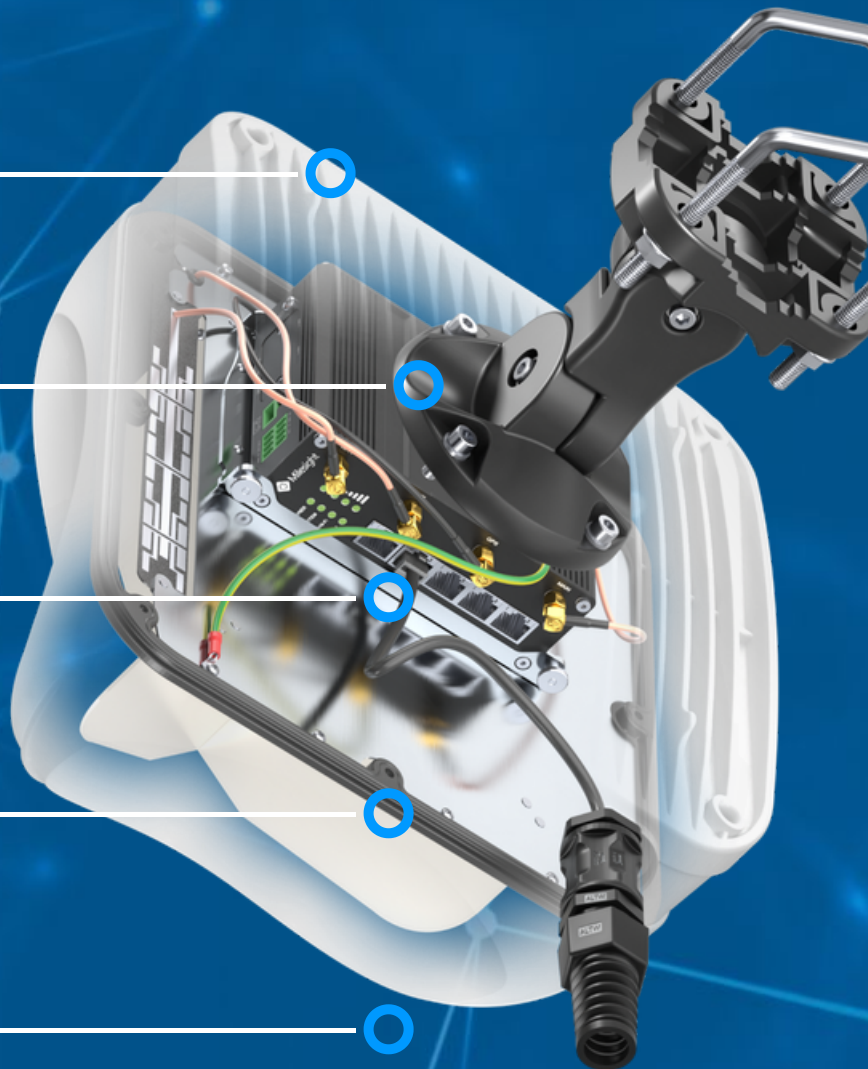

OUTDOOR ANTENNA WORKS IN ANY WEATHER CONDITIONS, IP68

MOUNTING SYSTEM WITH TWO PLANES, 60 DEGREES REGULATION

WIDE BAND 600-6000MHZ, 5G TECHNOLOGY

ANTENNA PERFECTLY MATCHED WITH THE MILESIGHT UR35

ALL ANTENNAS AND ROBUSTEL ROUTER INTEGRATED IN ONE ENCLOSURE

MADE IN EUROPE