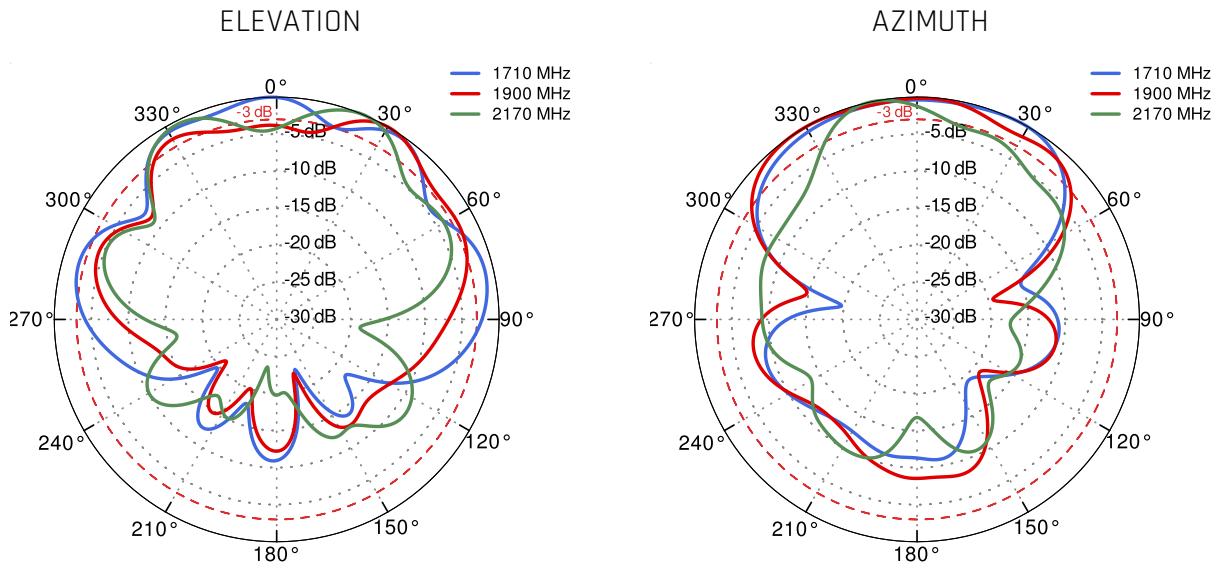

## WI-FI ANTENNA SPECIFICATION

<b>FREQUENCY</b>	2.4 - 2.5 GHz 5.0 - 7.2 GHz
<b>GAIN</b>	2.4 - 2.5 GHz: 6dBi 5 GHz: 7.5dBi 7 GHz: 7.5dBi
<b>VSWR</b>	< 1.50, max < 2.00
<b>BEAMWIDTH</b>	360°/25°
<b>POLARIZATION</b>	Vertical
<b>IMPEDANCE</b>	50 Ω

## WI-FI Gain

PORT 1 - 5G/LTE from 650MHz to 950MHz

PORT 1 - 5G/LTE from 1.71GHz to 2.17GHz

PORT 1 - 5G/LTE from 2.3GHz to 2.7GHz

PORT 1 - 5G/LTE from 3.3GHz to 3.8GHz

PORT 1 - 5G/LTE from 4.2GHz to 4.6GHz

PORT 1 - 5G/LTE from 5.0GHz to 5.9GHz

PORT 2 - 5G/LTE from 650MHz to 950MHz

PORT 2 - 5G/LTE from 1.71GHz to 2.17GHz

**PORT 2 - 5G/LTE from 2.3GHz to 2.7GHz**

**PORT 2 - 5G/LTE from 3.3GHz to 3.8GHz**

PORT 2 - 5G/LTE from 4.2GHz to 4.6GHz

PORT 2 - 5G/LTE from 5.0GHz to 5.9GHz

Wi-Fi From 2.4 GHz to 6.5 GHz

**DIMENSIONS**
