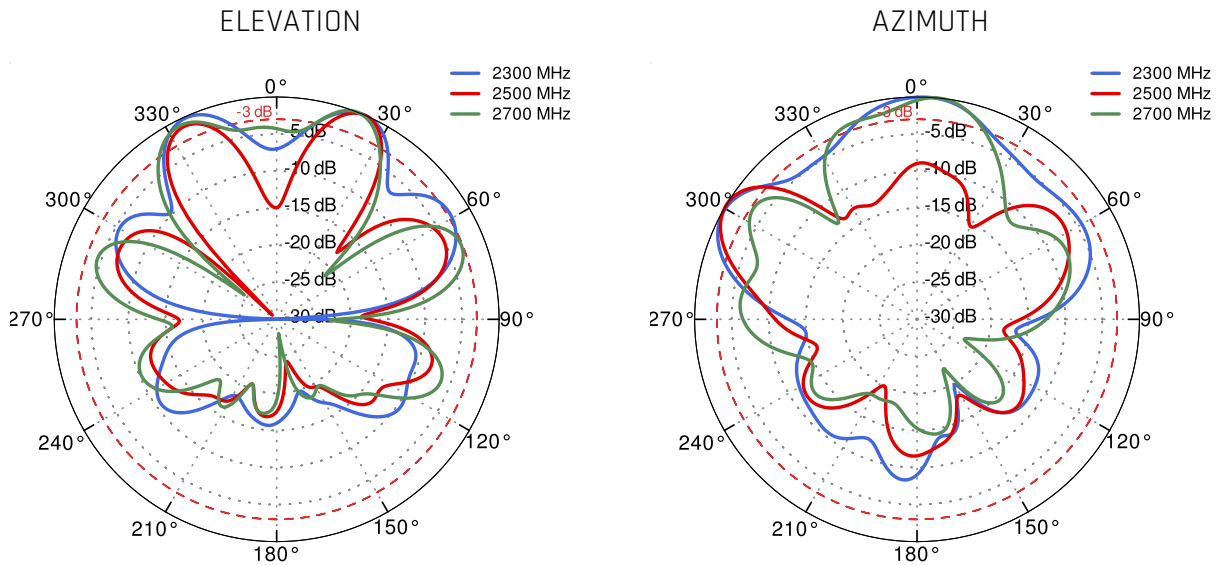

## WI-FI ANTENNA SPECIFICATION

<b>FREQUENCY</b>	2.4 - 2.5 GHz 5.0 - 7.2 GHz
<b>GAIN</b>	2.4 - 2.5 GHz: 6dBi 5 GHz: 7.5dBi 7 GHz: 7.5dBi
<b>VSWR</b>	< 1.50, max < 2.00
<b>BEAMWIDTH</b>	360°/25°
<b>POLARIZATION</b>	Vertical
<b>IMPEDANCE</b>	50 Ω

## WI-FI Gain

PORT 1 - 5G/LTE from 650MHz to 950MHz

PORT 1 - 5G/LTE from 1.71GHz to 2.17GHz

PORT 1 - 5G/LTE from 2.3GHz to 2.7GHz

PORT 1 - 5G/LTE from 3.3GHz to 3.8GHz

PORT 1 - 5G/LTE from 4.2GHz to 4.6GHz

PORT 1 - 5G/LTE from 5.0GHz to 5.9GHz

PORT 2 - 5G/LTE from 650MHz to 950MHz

PORT 2 - 5G/LTE from 1.71GHz to 2.17GHz

**PORT 2 - 5G/LTE from 2.3GHz to 2.7GHz**

**PORT 2 - 5G/LTE from 3.3GHz to 3.8GHz**

PORT 2 - 5G/LTE from 4.2GHz to 4.6GHz

PORT 2 - 5G/LTE from 5.0GHz to 5.9GHz

Wi-Fi From 2.4 GHz to 6.5 GHz

**DIMENSIONS**
