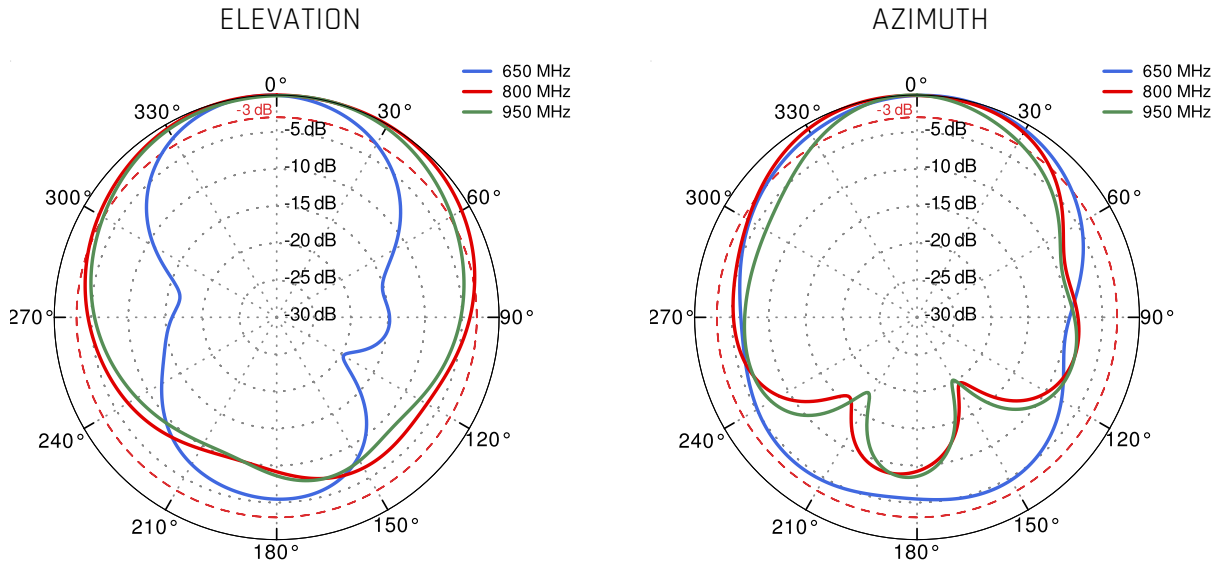

PORT 1 - 5G/LTE from 650MHz to 950MHz