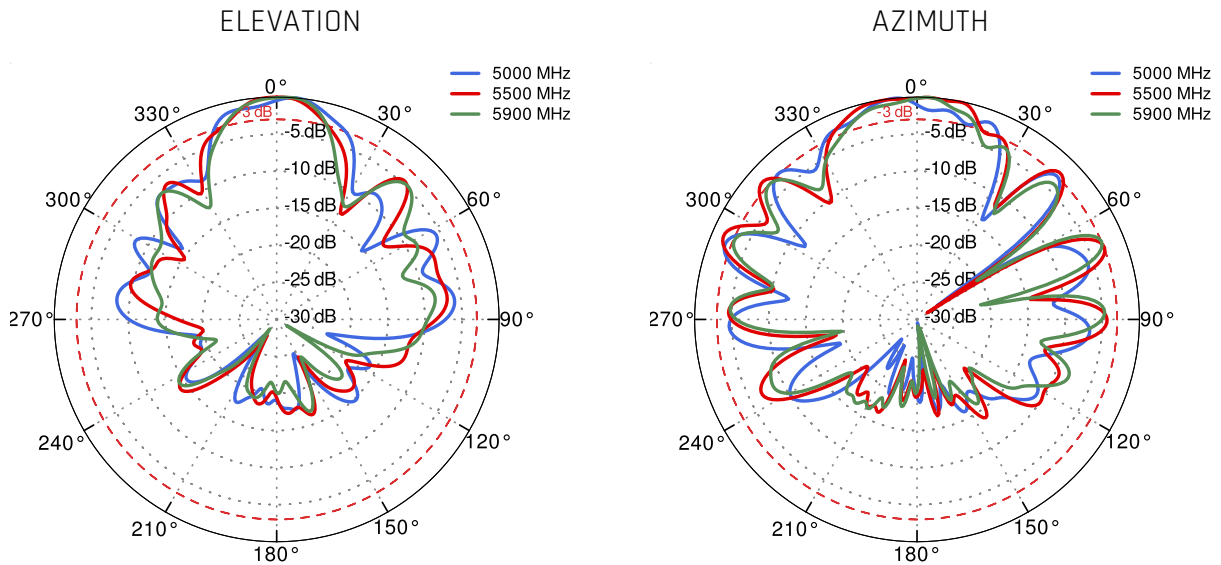

## WI-FI ANTENNA SPECIFICATION

<b>FREQUENCY</b>	2.4 - 2.5 GHz 5.0 - 7.2 GHz
<b>GAIN</b>	2.4 - 2.5 GHz: 6dBi 5 GHz: 7.5dBi 7 GHz: 7.5dBi
<b>VSWR</b>	< 1.50, max < 2.00
<b>BEAMWIDTH</b>	360°/25°
<b>POLARIZATION</b>	Vertical
<b>IMPEDANCE</b>	50 Ω

## WI-FI Gain

PORT 1 - 5G/LTE from 650MHz to 950MHz

PORT 1 - 5G/LTE from 1.71GHz to 2.17GHz

PORT 1 - 5G/LTE from 2.3GHz to 2.7GHz

PORT 1 - 5G/LTE from 3.3GHz to 3.8GHz

PORT 1 - 5G/LTE from 4.2GHz to 4.6GHz

PORT 1 - 5G/LTE from 5.0GHz to 5.9GHz

PORT 2 - 5G/LTE from 650MHz to 950MHz

PORT 2 - 5G/LTE from 1.71GHz to 2.17GHz

**PORT 2 - 5G/LTE from 2.3GHz to 2.7GHz**

**PORT 2 - 5G/LTE from 3.3GHz to 3.8GHz**

PORT 2 - 5G/LTE from 4.2GHz to 4.6GHz

PORT 2 - 5G/LTE from 5.0GHz to 5.9GHz

Wi-Fi From 2.4 GHz to 6.5 GHz

**DIMENSIONS**
