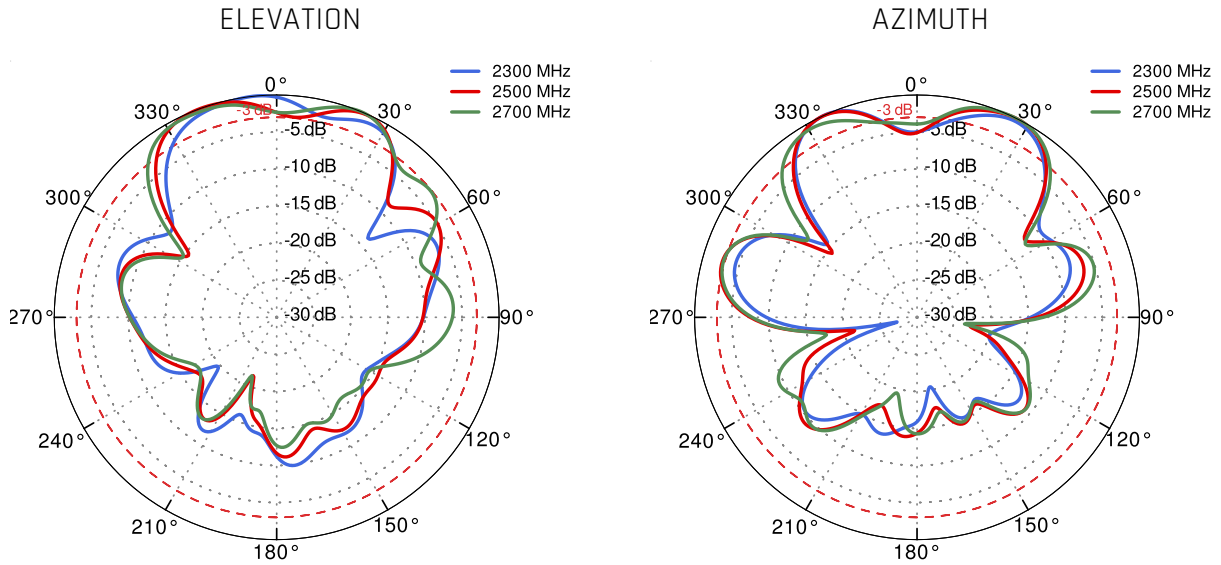

## WI-FI ANTENNA SPECIFICATION

<b>FREQUENCY</b>	2.4 - 2.5 GHz 5.0 - 7.2 GHz
<b>GAIN</b>	2.4 - 2.5 GHz: 6dBi 5 GHz: 7.5dBi 7 GHz: 7.5dBi
<b>VSWR</b>	< 1.50, max < 2.00
<b>BEAMWIDTH</b>	360°/25°
<b>POLARIZATION</b>	Vertical
<b>IMPEDANCE</b>	50 Ω

## WI-FI Gain

PORT 1 - 5G/LTE from 650MHz to 950MHz

PORT 1 - 5G/LTE from 1.71GHz to 2.17GHz

PORT 1 - 5G/LTE from 2.3GHz to 2.7GHz

PORT 1 - 5G/LTE from 3.3GHz to 3.8GHz

PORT 1 - 5G/LTE from 4.2GHz to 4.6GHz

PORT 1 - 5G/LTE from 5.0GHz to 5.9GHz

PORT 2 - 5G/LTE from 650MHz to 950MHz

PORT 2 - 5G/LTE from 1.71GHz to 2.17GHz

**PORT 2 - 5G/LTE from 2.3GHz to 2.7GHz**

**PORT 2 - 5G/LTE from 3.3GHz to 3.8GHz**

PORT 2 - 5G/LTE from 4.2GHz to 4.6GHz

PORT 2 - 5G/LTE from 5.0GHz to 5.9GHz

Wi-Fi From 2.4 GHz to 6.5 GHz

**DIMENSIONS**
