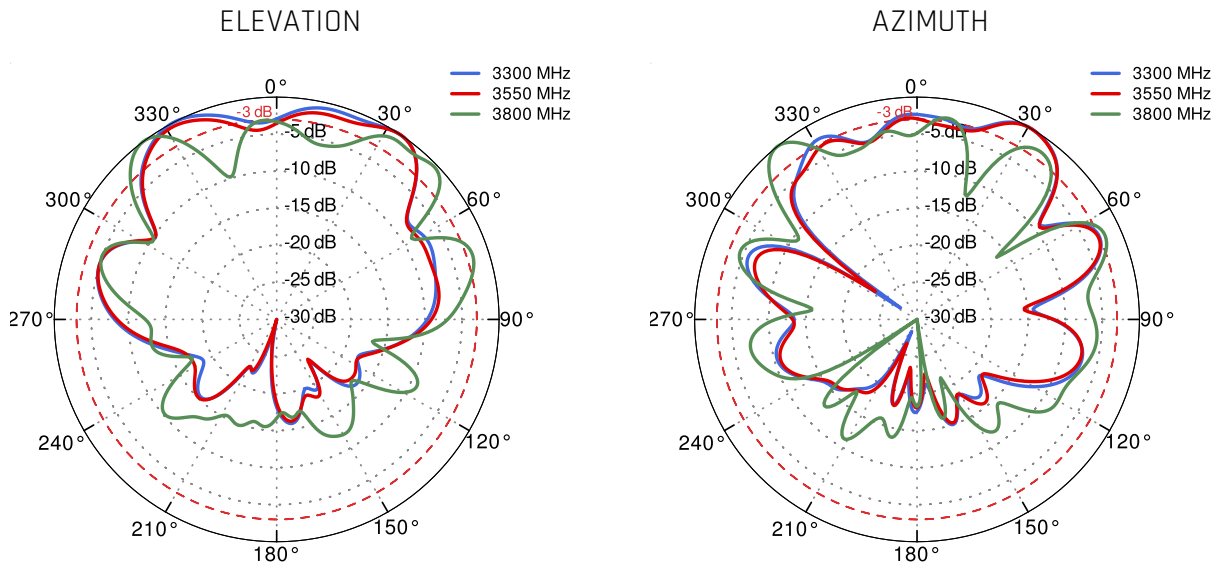

## 5G / LTE ANTENNA SPECIFICATION

<b>FREQUENCY</b>	617 - 960 MHz 1.7 - 2.7 GHz 3.3 - 4.6 GHz 4.7 - 6.0 GHz
<b>GAIN</b>	617 - 960 MHz : 6 dBi 1.7 - 2.7 GHz : 7 dBi 3.3 - 4.6 GHz : 7 dBi 4.7 - 6.0 GHz : 5.5dBi
<b>SUPPORTED LTE BANDS</b>	1, 2, 3, 4, 5, 7, 8, 9, 10, 12, 13, 14, 17, 18, 19, 20, 22, 25, 26, 27, 28, 29, 30, 33, 34, 35, 36, 37, 38, 39, 40, 41, 42, 43, 44, 46, 47, 48, 49, 52, 53, 65, 66, 67, 68, 69, 71, 85, 103, 106
<b>SUPPORTED 5G BANDS</b>	n1, n2, n3, n5, n7, n8, n12, n13, n14, n18, n20, n25, n26, n28, n29, n30, n34, n38, n39, n40, n41, n46, n47, n48, n53, n65, n66, n67, n71, n77, n78, n79, n80, n81, n82, n83, n84, n85, n86, n89, n90, n95, n97, n98, n100, n101, n256
<b>VSWR</b>	<2.00, max <3.00
<b>BEAMWIDTH</b>	80°/80° ±15°
<b>POLARIZATION</b>	X (±45degrees)
<b>IMPEDANCE</b>	50 Ω

## WI-FI Gain

PORT 1 - 5G/LTE from 650MHz to 950MHz

PORT 1 - 5G/LTE from 1.71GHz to 2.17GHz

PORT 1 - 5G/LTE from 2.3GHz to 2.7GHz

PORT 1 - 5G/LTE from 3.3GHz to 3.8GHz

PORT 1 - 5G/LTE from 4.2GHz to 4.6GHz

PORT 1 - 5G/LTE from 5.0GHz to 5.9GHz

PORT 2 - 5G/LTE from 650MHz to 950MHz

PORT 2 - 5G/LTE from 1.71GHz to 2.17GHz

**PORT 2 - 5G/LTE from 2.3GHz to 2.7GHz**

**PORT 2 - 5G/LTE from 3.3GHz to 3.8GHz**

PORT 2 - 5G/LTE from 4.2GHz to 4.6GHz

PORT 2 - 5G/LTE from 5.0GHz to 5.9GHz

Wi-Fi From 2.4 GHz to 6.5 GHz

**DIMENSIONS**
