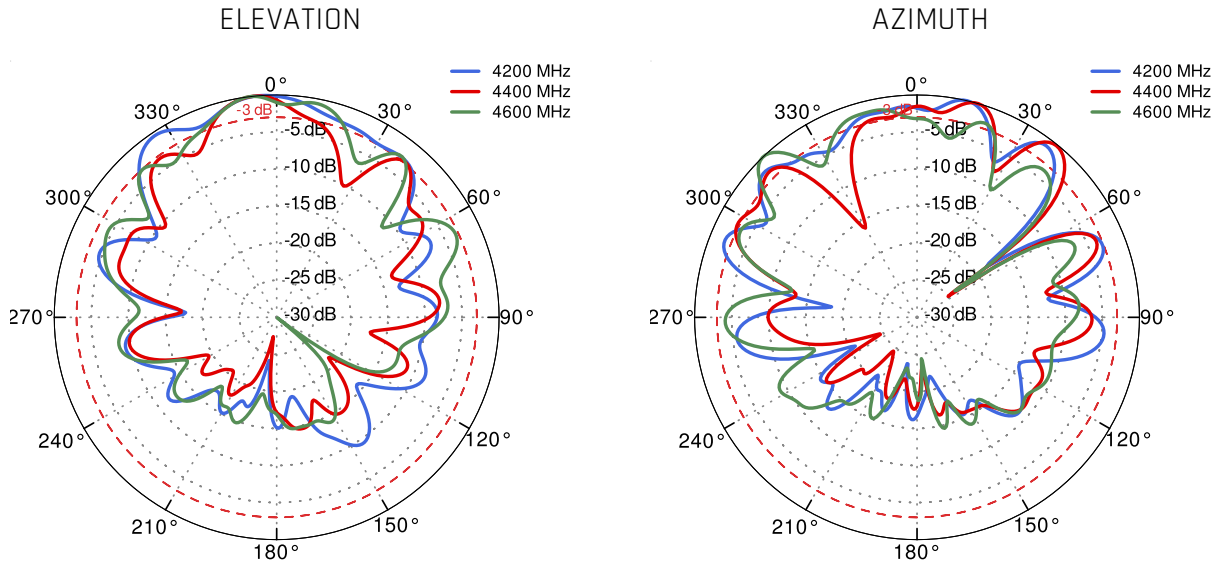

## WI-FI VSWR

## WI-FI Gain

PORT 1 - 5G/LTE from 650MHz to 950MHz

PORT 1 - 5G/LTE from 1.71GHz to 2.17GHz

PORT 1 - 5G/LTE from 2.3GHz to 2.7GHz

PORT 1 - 5G/LTE from 3.3GHz to 3.8GHz

PORT 1 - 5G/LTE from 4.2GHz to 4.6GHz

PORT 1 - 5G/LTE from 5.0GHz to 5.9GHz

PORT 2 - 5G/LTE from 650MHz to 950MHz

PORT 2 - 5G/LTE from 1.71GHz to 2.17GHz

**PORT 2 - 5G/LTE from 2.3GHz to 2.7GHz**

**PORT 2 - 5G/LTE from 3.3GHz to 3.8GHz**

PORT 2 - 5G/LTE from 4.2GHz to 4.6GHz

PORT 2 - 5G/LTE from 5.0GHz to 5.9GHz

Wi-Fi From 2.4 GHz to 6.5 GHz

**DIMENSIONS**
