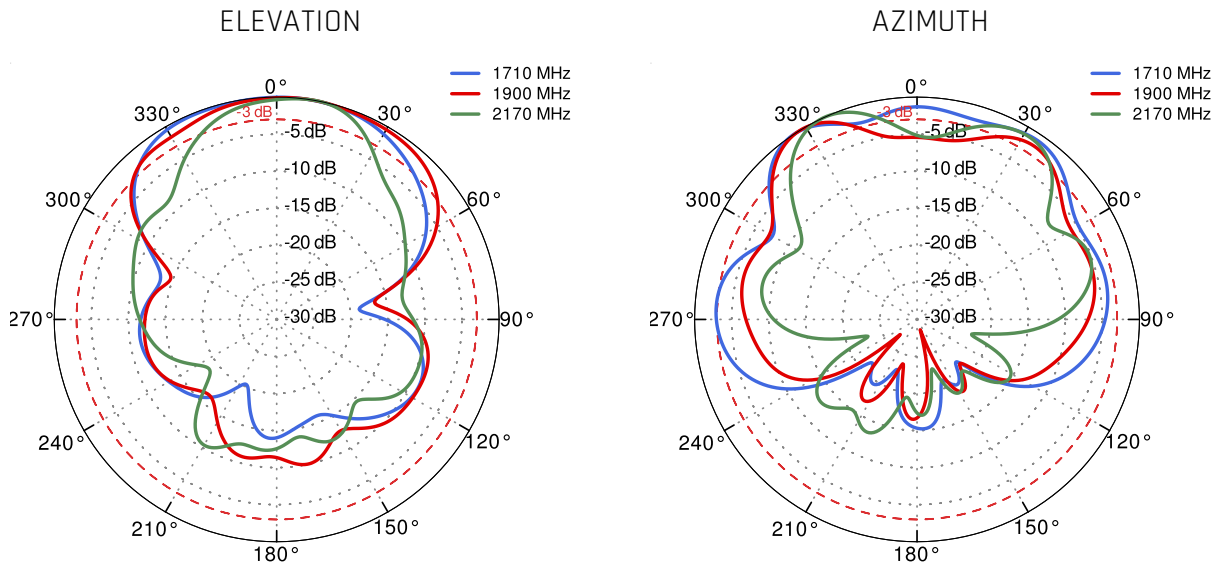

## LTE VSWR

## WI-FI VSWR

## LTE Gain

## WI-FI Gain

PORT 1 - 5G/LTE from 650MHz to 950MHz

PORT 1 - 5G/LTE from 1.71GHz to 2.17GHz

PORT 1 - 5G/LTE from 2.3GHz to 2.7GHz

PORT 1 - 5G/LTE from 3.3GHz to 3.8GHz

PORT 1 - 5G/LTE from 4.2GHz to 4.6GHz