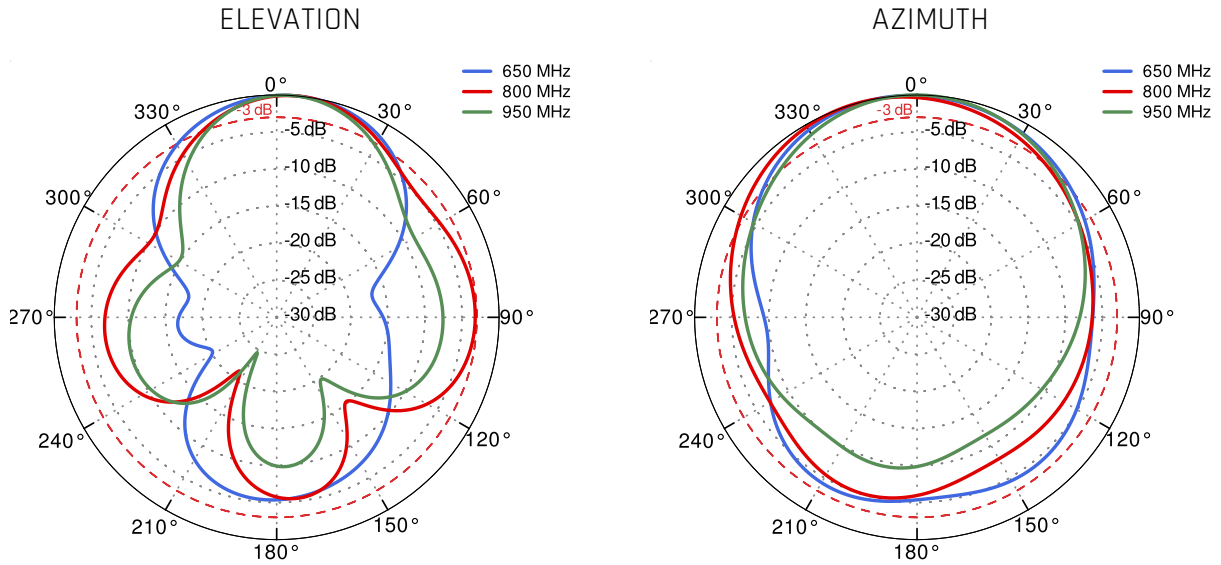

## WI-FI VSWR

## WI-FI Gain

PORT 1 - 5G/LTE from 650MHz to 950MHz

PORT 1 - 5G/LTE from 1.71GHz to 2.17GHz

PORT 1 - 5G/LTE from 2.3GHz to 2.7GHz

PORT 1 - 5G/LTE from 3.3GHz to 3.8GHz

PORT 1 - 5G/LTE from 4.2GHz to 4.6GHz

PORT 1 - 5G/LTE from 5.0GHz to 5.9GHz

PORT 2 - 5G/LTE from 650MHz to 950MHz

PORT 2 - 5G/LTE from 1.71GHz to 2.17GHz

**PORT 2 - 5G/LTE from 2.3GHz to 2.7GHz**

**PORT 2 - 5G/LTE from 3.3GHz to 3.8GHz**

PORT 2 - 5G/LTE from 4.2GHz to 4.6GHz

PORT 2 - 5G/LTE from 5.0GHz to 5.9GHz

Wi-Fi From 2.4 GHz to 6.5 GHz

**DIMENSIONS**
