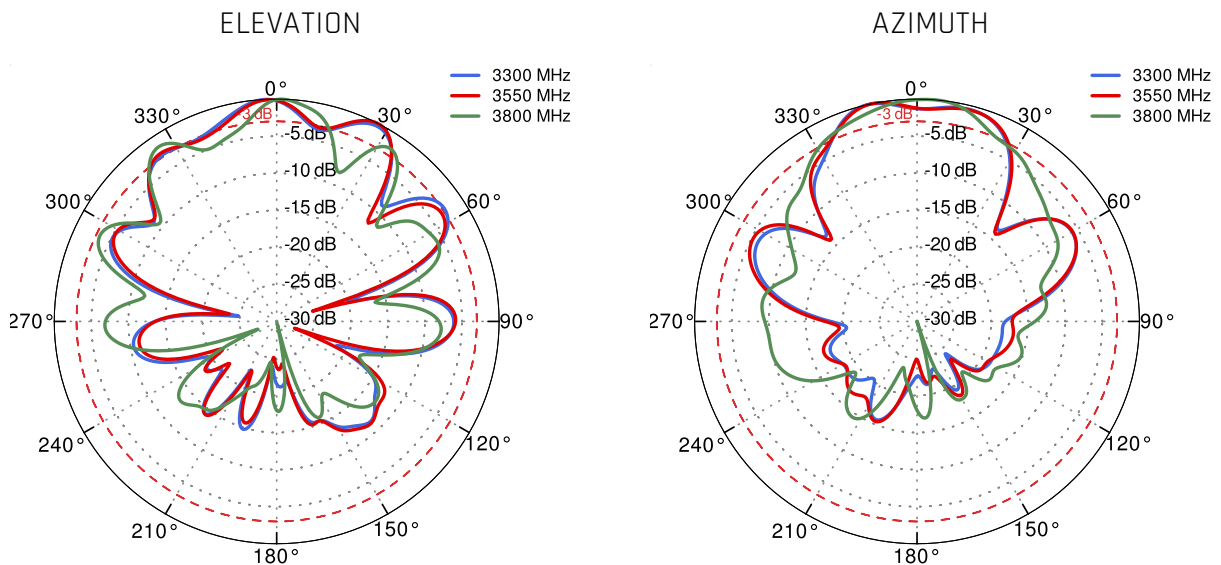

## WI-FI ANTENNA SPECIFICATION

<b>FREQUENCY</b>	2.4 - 2.5 GHz 5.0 - 7.2 GHz
<b>GAIN</b>	2.4 - 2.5 GHz: 6dBi 5 GHz: 7.5dBi 7 GHz: 7.5dBi
<b>VSWR</b>	< 1.50, max < 2.00
<b>BEAMWIDTH</b>	360°/25°
<b>POLARIZATION</b>	Vertical
<b>IMPEDANCE</b>	50 Ω

## WI-FI Gain

PORT 1 - 5G/LTE from 650MHz to 950MHz

PORT 1 - 5G/LTE from 1.71GHz to 2.17GHz

PORT 1 - 5G/LTE from 2.3GHz to 2.7GHz

PORT 1 - 5G/LTE from 3.3GHz to 3.8GHz

PORT 1 - 5G/LTE from 4.2GHz to 4.6GHz

PORT 1 - 5G/LTE from 5.0GHz to 5.9GHz

PORT 2 - 5G/LTE from 650MHz to 950MHz

PORT 2 - 5G/LTE from 1.71GHz to 2.17GHz

**PORT 2 - 5G/LTE from 2.3GHz to 2.7GHz**

**PORT 2 - 5G/LTE from 3.3GHz to 3.8GHz**

PORT 2 - 5G/LTE from 4.2GHz to 4.6GHz

PORT 2 - 5G/LTE from 5.0GHz to 5.9GHz

Wi-Fi From 2.4 GHz to 6.5 GHz

**DIMENSIONS**
