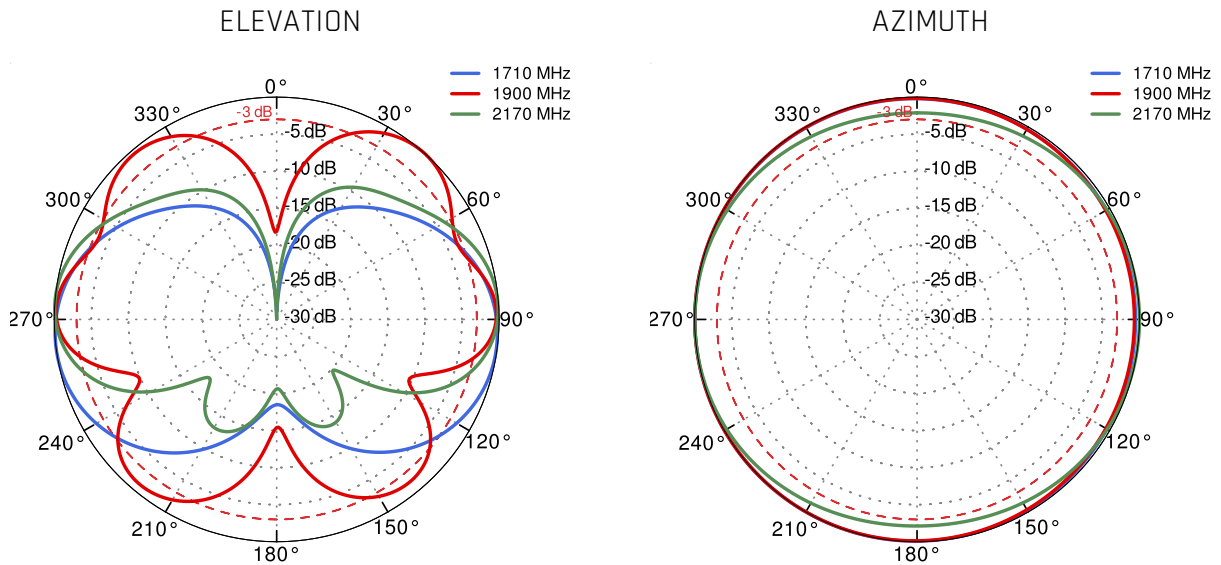

WI-FI SPECIFICATION

FREQUENCY	2.4 - 2.5 GHz 5.0 - 7.2 GHz
GAIN	2.4 - 2.5 GHz: 6dBi 5 GHz: 7.5dBi 7 GHz: 7.5dBi
VSWR	< 1.50, max < 2.00
BEAMWIDTH	360°/25° +/- 5°
POLARIZATION	Vertical
IMPEDANCE	50 Ω

MECHANICAL SPECIFICATION

MOUNTING KIT

DIMENSIONS	9.9 x 10.5 x 14.8 cm 3.9 x 4.13 x 5.83 inch
REGULATION RANGE	+/- 30°
MAST DIAMETER RANGE	25 - 66mm 0.98-2.60 inch
MATERIAL	Polyamide with fiberglass + galvanized steel U-Bolts
WEIGHT	0.87kg
MOUNTING PLACE	Wall or mast or ceiling

PLOTS

VSWR for LTE antenna

VSWR for Wi-Fi antenna

Gain for LTE antenna

Gain for Wi-Fi antenna

LTE from 700MHz to 900MHz

LTE from 1.71GHz to 2.17GHz

LTE from 2.3GHz to 2.7GHz

Wi-Fi 2.4GHz

DIMENSIONS