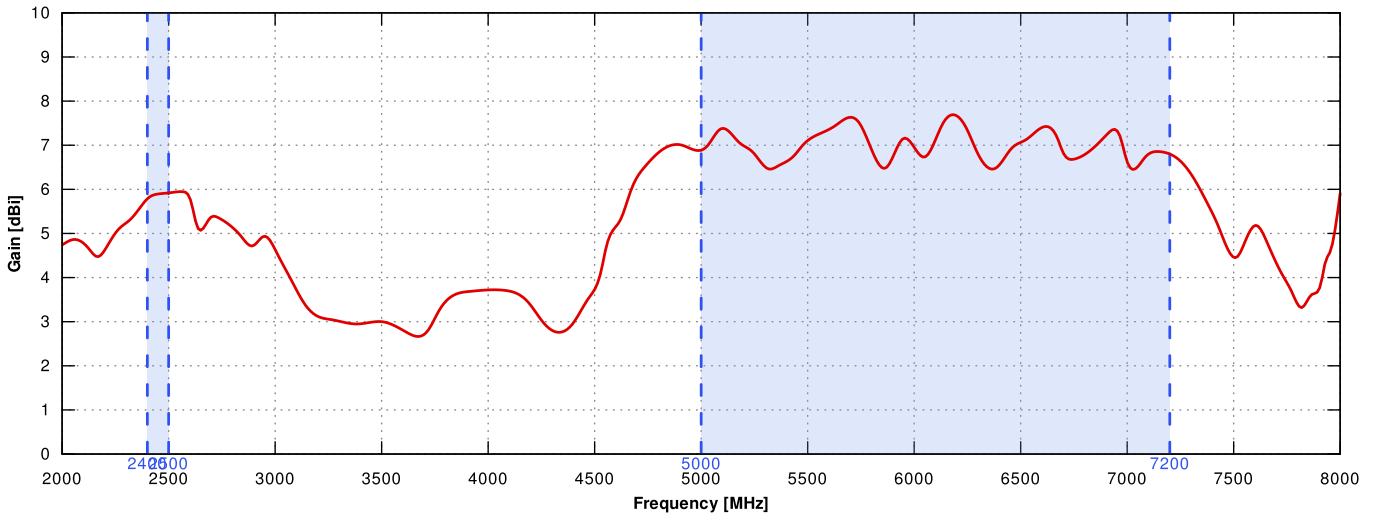

PLOTS

VSWR for LTE antenna

VSWR for Wi-Fi antenna

Gain for LTE antenna

Gain for Wi-Fi antenna

LTE from 700MHz to 900MHz

LTE from 1.71GHz to 2.17GHz

LTE from 2.3GHz to 2.7GHz

Wi-Fi 2.4GHz

DIMENSIONS