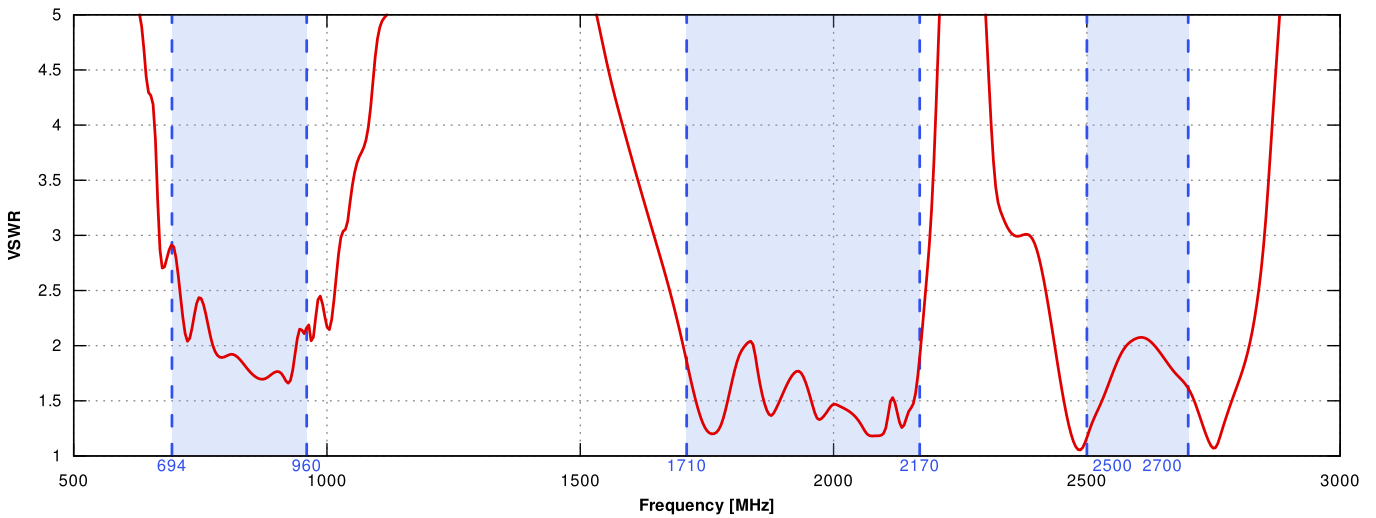

VSWR for Wi-Fi antenna

PLOTS

VSWR for LTE antenna