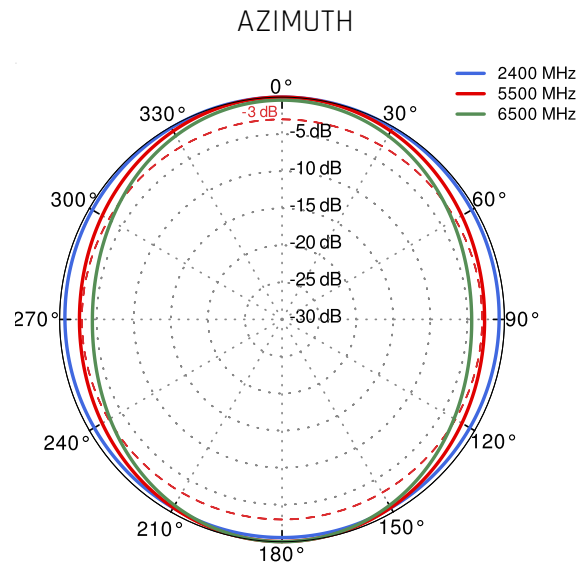

WI-FI SPECIFICATION

FREQUENCY	2.4 - 2.5 GHz 5.0 - 7.2 GHz
GAIN	2.4 - 2.5 GHz: 6dBi 5 GHz: 7.5dBi 7 GHz: 7.5dBi
VSWR	< 1.50, max < 2.00
BEAMWIDTH	360°/25° +/- 5°
POLARIZATION	Vertical
IMPEDANCE	50 Ω

MECHANICAL SPECIFICATION

MOUNTING KIT

DIMENSIONS	9.9 x 10.5 x 14.8 cm 3.9 x 4.13 x 5.83 inch
REGULATION RANGE	+/- 30°
MAST DIAMETER RANGE	25 - 66mm 0.98-2.60 inch
MATERIAL	Polyamide with fiberglass + galvanized steel U-Bolts
WEIGHT	0.87kg
MOUNTING PLACE	Wall or mast or ceiling

PLOTS

VSWR for LTE antenna

VSWR for Wi-Fi antenna

Gain for LTE antenna

Gain for Wi-Fi antenna

LTE from 700MHz to 900MHz

LTE from 1.71GHz to 2.17GHz

LTE from 2.3GHz to 2.7GHz

Wi-Fi 2.4GHz

DIMENSIONS