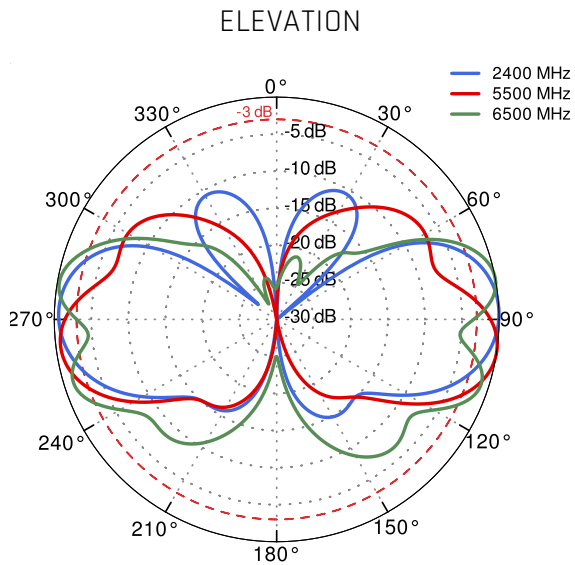

WI-FI SPECIFICATION

FREQUENCY	2.4 - 2.5 GHz 5.0 - 7.2 GHz
GAIN	2.4 - 2.5 GHz: 6dBi 5 GHz: 7.5dBi 7 GHz: 7.5dBi
VSWR	< 1.50, max < 2.00
BEAMWIDTH	360°/25° +/- 5°
POLARIZATION	Vertical
IMPEDANCE	50 Ω

MECHANICAL SPECIFICATION

MOUNTING KIT

DIMENSIONS	9.9 x 10.5 x 14.8 cm 3.9 x 4.13 x 5.83 inch
REGULATION RANGE	+/- 30°
MAST DIAMETER RANGE	25 - 66mm 0.98-2.60 inch
MATERIAL	Polyamide with fiberglass + galvanized steel U-Bolts
WEIGHT	0.87kg
MOUNTING PLACE	Wall or mast or ceiling

PLOTS

VSWR for LTE antenna

VSWR for Wi-Fi antenna

Gain for LTE antenna

Gain for Wi-Fi antenna

LTE from 700MHz to 900MHz

LTE from 1.71GHz to 2.17GHz

LTE from 2.3GHz to 2.7GHz

Wi-Fi 2.4GHz

DIMENSIONS