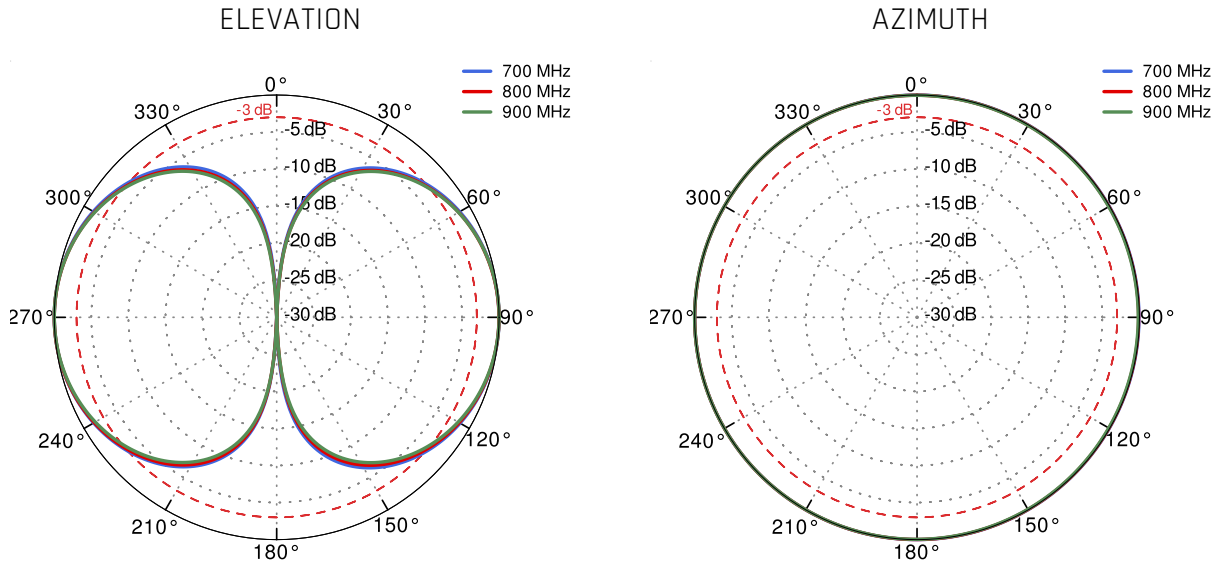

WI-FI SPECIFICATION

FREQUENCY	2.4 - 2.5 GHz 5.0 - 7.2 GHz
GAIN	2.4 - 2.5 GHz: 6dBi 5 GHz: 7.5dBi 7 GHz: 7.5dBi
VSWR	< 1.50, max < 2.00
BEAMWIDTH	360°/25° +/- 5°
POLARIZATION	Vertical
IMPEDANCE	50 Ω

MECHANICAL SPECIFICATION

MOUNTING KIT

DIMENSIONS	9.9 x 10.5 x 14.8 cm 3.9 x 4.13 x 5.83 inch
REGULATION RANGE	+/- 30°
MAST DIAMETER RANGE	25 - 66mm 0.98-2.60 inch
MATERIAL	Polyamide with fiberglass + galvanized steel U-Bolts
WEIGHT	0.87kg
MOUNTING PLACE	Wall or mast or ceiling

PLOTS

VSWR for LTE antenna

VSWR for Wi-Fi antenna

Gain for LTE antenna

Gain for Wi-Fi antenna

LTE from 700MHz to 900MHz

LTE from 1.71GHz to 2.17GHz

LTE from 2.3GHz to 2.7GHz

Wi-Fi 2.4GHz

DIMENSIONS