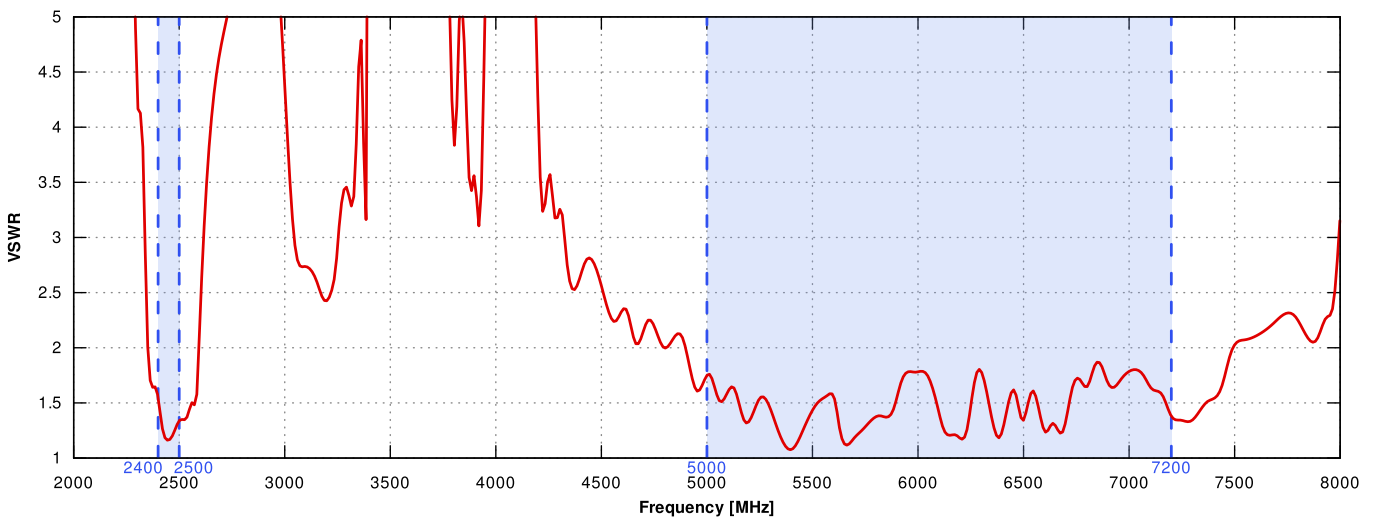

WI-FI SPECIFICATION

FREQUENCY	2.4 - 2.5 GHz 5.0 - 7.2 GHz
GAIN	2.4 - 2.5 GHz: 6dBi 5 GHz: 7.5dBi 7 GHz: 7.5dBi
VSWR	< 1.50, max < 2.00
BEAMWIDTH	360°/25° +/- 5°
POLARIZATION	Vertical
IMPEDANCE	50 Ω

MECHANICAL SPECIFICATION

MOUNTING KIT

DIMENSIONS	9.9 x 10.5 x 14.8 cm 3.9 x 4.13 x 5.83 inch
REGULATION RANGE	+/- 30°
MAST DIAMETER RANGE	25 - 66mm 0.98-2.60 inch
MATERIAL	Polyamide with fiberglass + galvanized steel U-Bolts
WEIGHT	0.87kg
MOUNTING PLACE	Wall or mast or ceiling

PLOTS

VSWR for LTE antenna

VSWR for Wi-Fi antenna

Gain for LTE antenna

Gain for Wi-Fi antenna

LTE from 700MHz to 900MHz

LTE from 1.71GHz to 2.17GHz

LTE from 2.3GHz to 2.7GHz