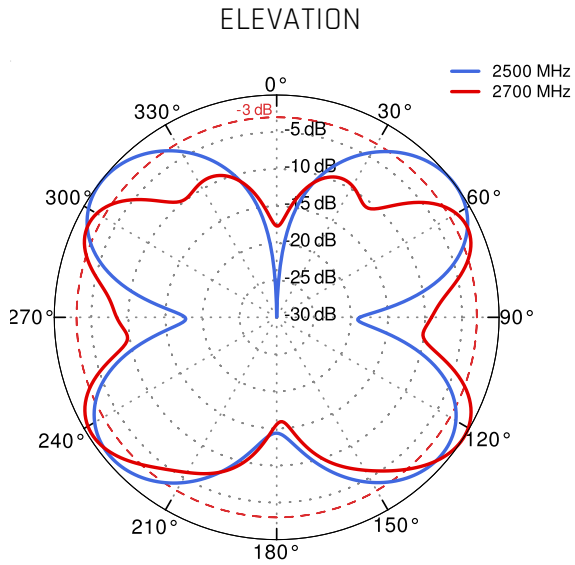

WI-FI SPECIFICATION

FREQUENCY	2.4 - 2.5 GHz 5.0 - 7.2 GHz
GAIN	2.4 - 2.5 GHz: 6dBi 5 GHz: 7.5dBi 7 GHz: 7.5dBi
VSWR	< 1.50, max < 2.00
BEAMWIDTH	360°/25° +/- 5°
POLARIZATION	Vertical
IMPEDANCE	50 Ω

MECHANICAL SPECIFICATION

MOUNTING KIT

DIMENSIONS	9.9 x 10.5 x 14.8 cm 3.9 x 4.13 x 5.83 inch
REGULATION RANGE	+/- 30°
MAST DIAMETER RANGE	25 - 66mm 0.98-2.60 inch
MATERIAL	Polyamide with fiberglass + galvanized steel U-Bolts
WEIGHT	0.87kg
MOUNTING PLACE	Wall or mast or ceiling

PLOTS

VSWR for LTE antenna

VSWR for Wi-Fi antenna

Gain for LTE antenna

Gain for Wi-Fi antenna

LTE from 700MHz to 900MHz

LTE from 1.71GHz to 2.17GHz

LTE from 2.3GHz to 2.7GHz

Wi-Fi 2.4GHz

DIMENSIONS