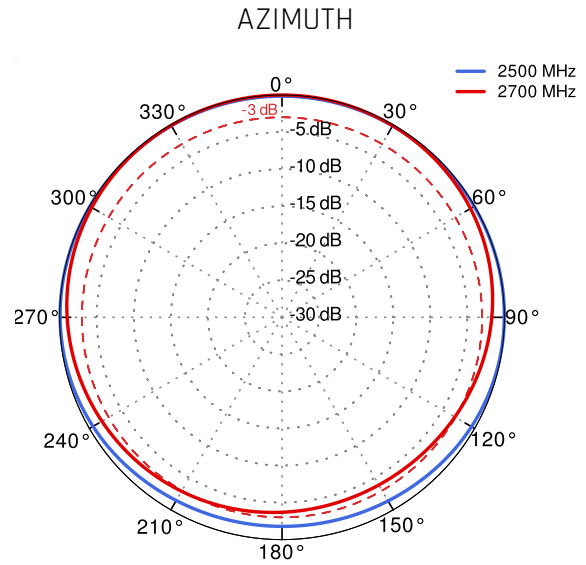

WI-FI SPECIFICATION

FREQUENCY	2.4 - 2.5 GHz 5.0 - 7.2 GHz
GAIN	2.4 - 2.5 GHz: 6dBi 5 GHz: 7.5dBi 7 GHz: 7.5dBi
VSWR	< 1.50, max < 2.00
BEAMWIDTH	360°/25° +/- 5°
POLARIZATION	Vertical
IMPEDANCE	50 Ω

MECHANICAL SPECIFICATION

MOUNTING KIT

DIMENSIONS	9.9 x 10.5 x 14.8 cm 3.9 x 4.13 x 5.83 inch
REGULATION RANGE	+/- 30°
MAST DIAMETER RANGE	25 - 66mm 0.98-2.60 inch
MATERIAL	Polyamide with fiberglass + galvanized steel U-Bolts
WEIGHT	0.87kg
MOUNTING PLACE	Wall or mast or ceiling

PLOTS

VSWR for LTE antenna

VSWR for Wi-Fi antenna

Gain for LTE antenna

Gain for Wi-Fi antenna

LTE from 700MHz to 900MHz

LTE from 1.71GHz to 2.17GHz

LTE from 2.3GHz to 2.7GHz

Wi-Fi 2.4GHz

DIMENSIONS