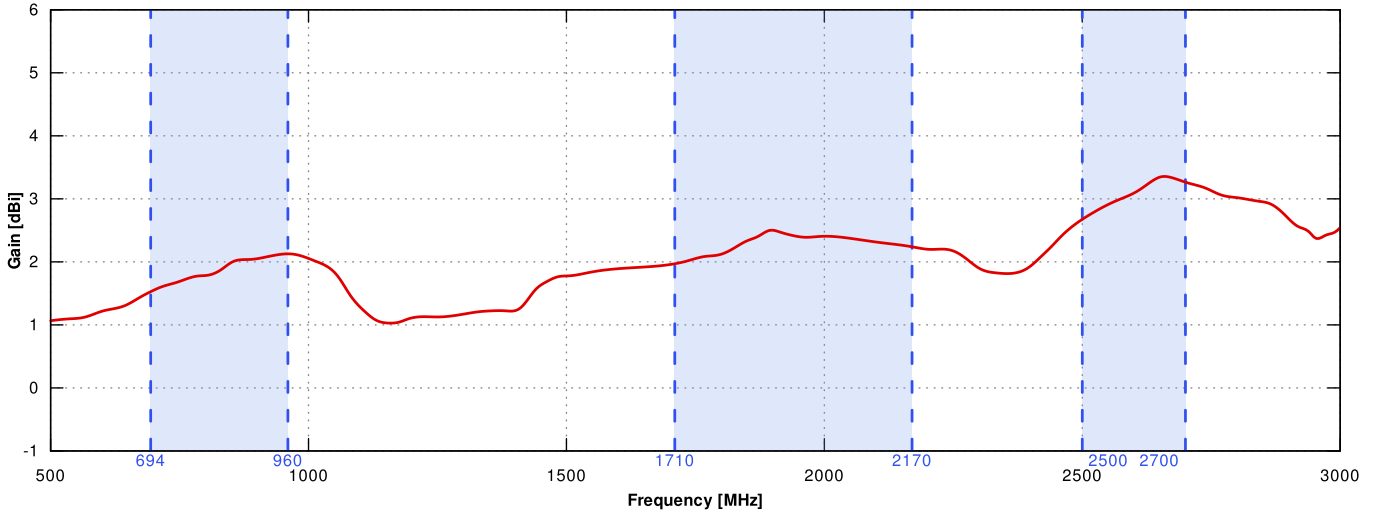

WI-FI SPECIFICATION

FREQUENCY	2.4 - 2.5 GHz 5.0 - 7.2 GHz
GAIN	2.4 - 2.5 GHz: 6dBi 5 GHz: 7.5dBi 7 GHz: 7.5dBi
VSWR	< 1.50, max < 2.00
BEAMWIDTH	360°/25° +/- 5°
POLARIZATION	Vertical
IMPEDANCE	50 Ω

MECHANICAL SPECIFICATION

PLOTS

VSWR for LTE antenna

VSWR for Wi-Fi antenna

Gain for LTE antenna

Gain for Wi-Fi antenna

LTE from 700MHz to 900MHz

LTE from 1.71GHz to 2.17GHz

LTE from 2.3GHz to 2.7GHz

Wi-Fi 2.4GHz

DIMENSIONS