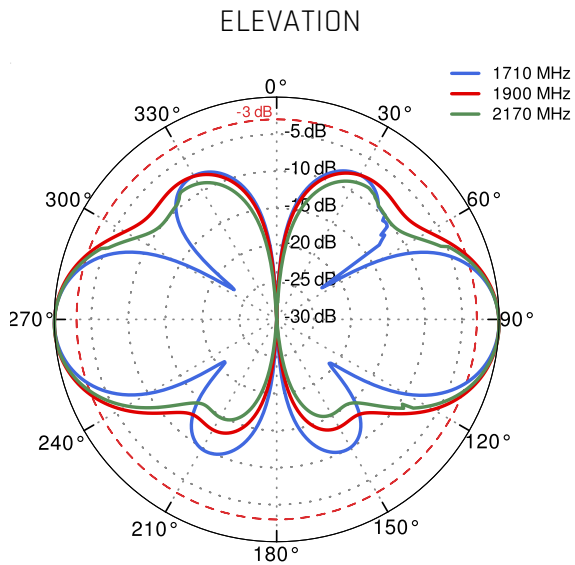

LTE / 4G WCS DARS

2300
MHz

30

40

2400
MHz

LTE / 4G

2400
MHz

7

38

41

53

69

n90

2700
MHz

PLOTS

VSWR for LTE antenna

Gain for LTE antenna

LTE from 700MHz to 900MHz

LTE from 1.71GHz to 2.17GHz

LTE from 2.3GHz to 2.7GHz

DIMENSIONS