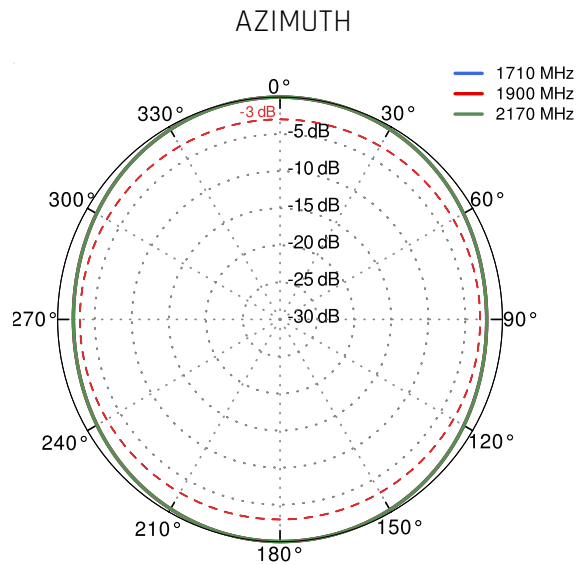

OUTDOOR ANTENNA WORKS IN **ANY WEATHER CONDITIONS**, IP68

ANTENNA **PERFECTLY MATCHED** WITH THE ROUTER

PASSIVE **POE SUPPORT**

MADE IN **EUROPE**

LTE ANTENNA SPECIFICATION

FREQUENCY	694 - 960 MHz 1.7 - 2.2 GHz 2.2 - 2.7 GHz
GAIN	694 - 960 MHz : 2 dBi 1.7 - 2.2 GHz : 2 dBi 2.2 - 2.7 GHz : 4 dBi
SUPPORTED LTE/5G BANDS	1, 2, 3, 4, 5, 6, 7, 8, 9, 10, 12, 13, 14, 17, 18, 19, 20, 23, 25, 26, 27, 28, 29, 30, 33, 34, 35, 36, 37, 38, 39, 40, 41, 44, 53, 59, 62, 65, 66, 67, 68, 69, 85, n80, n81, n82, n83, n84, n86, n89, n90, n95
VSWR	<1.60, max <2.00
BEAMWIDTH	360°/35° ±5°
POLARIZATION	Vertical
IMPEDANCE	50 Ω
CONNECTOR	2x SMA

LTE / 4G WCS DARS

2300
MHz

30

40

2400
MHz

LTE / 4G

2400
MHz

7

38

41

53

69

n90

2700
MHz

PLOTS

VSWR for LTE antenna

Gain for LTE antenna

LTE from 700MHz to 900MHz

LTE from 1.71GHz to 2.17GHz

LTE from 2.3GHz to 2.7GHz

DIMENSIONS