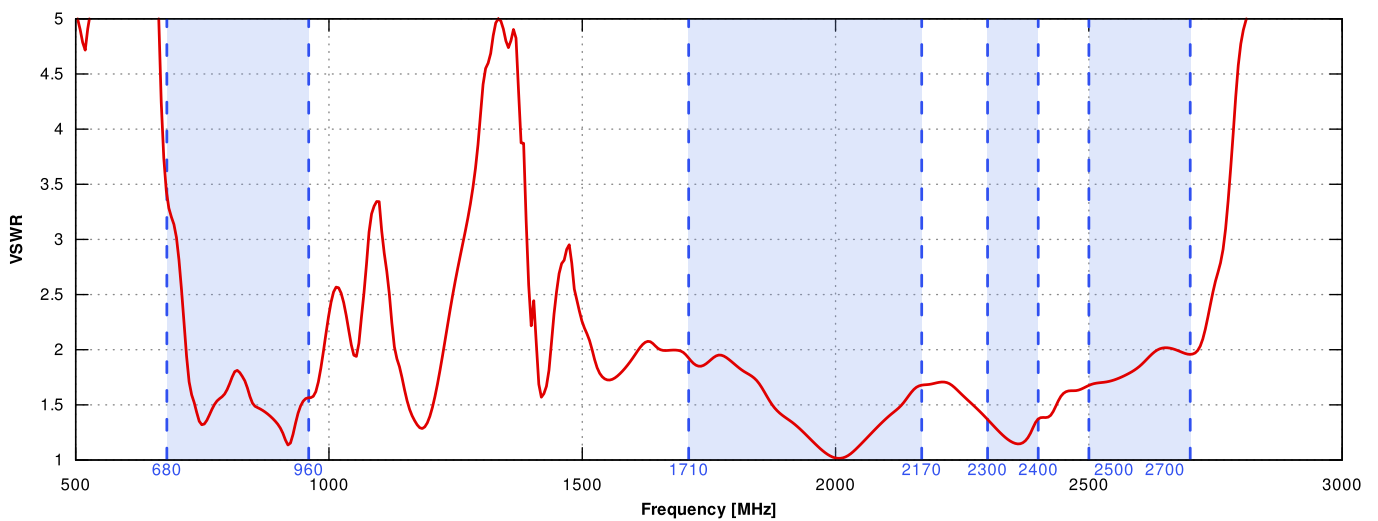

LTE / 4G WCS DARS

2300
MHz

30

40

2400
MHz

LTE / 4G

2400
MHz

7

38

41

53

69

n90

2700
MHz

PLOTS

VSWR for LTE antenna

Gain for LTE antenna

LTE from 700MHz to 900MHz

LTE from 1.71GHz to 2.17GHz

LTE from 2.3GHz to 2.7GHz

DIMENSIONS