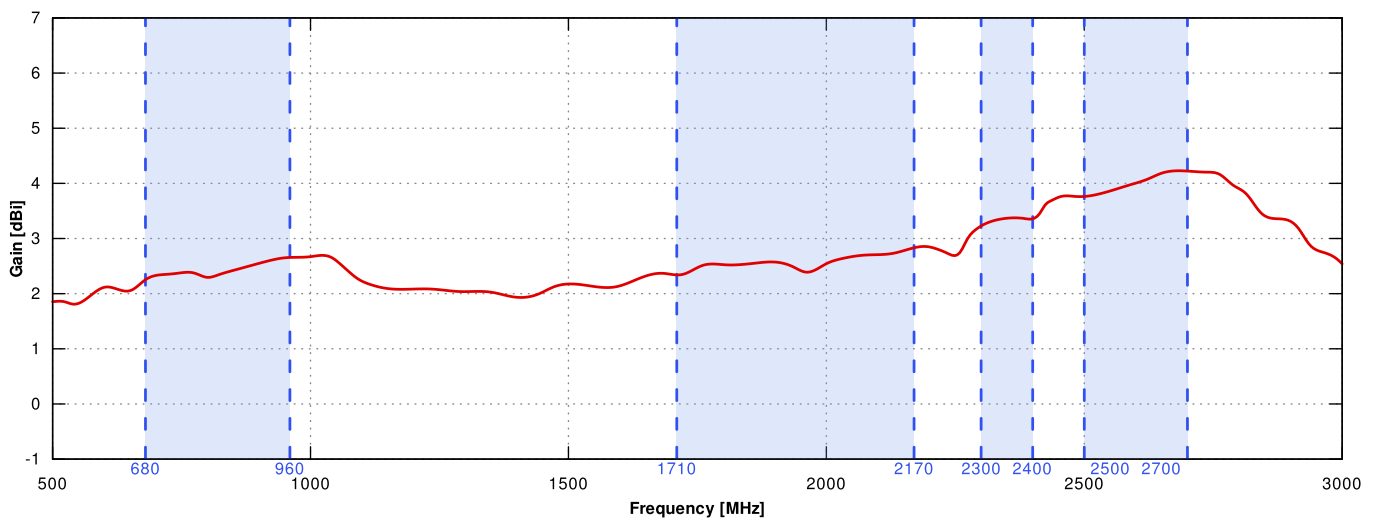

LTE / 4G WCS DARS

2300
MHz

30

40

2400
MHz

LTE / 4G

2400
MHz

7

38

41

53

69

n90

2700
MHz

PLOTS

VSWR for LTE antenna

Gain for LTE antenna

LTE from 700MHz to 900MHz

LTE from 1.71GHz to 2.17GHz

LTE from 2.3GHz to 2.7GHz

DIMENSIONS