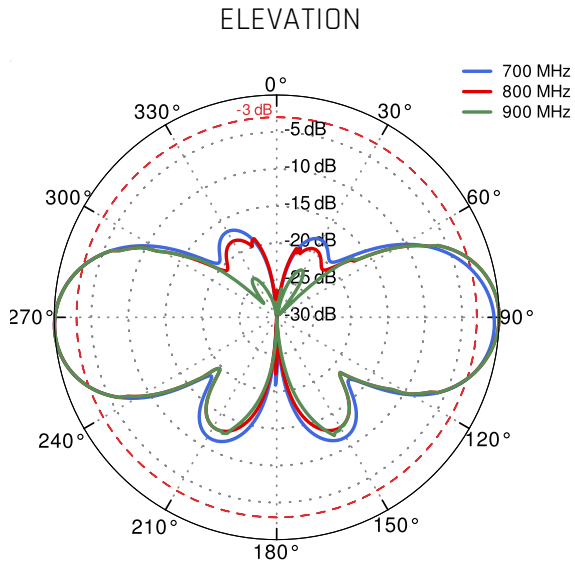

LTE / 4G WCS DARS

2300
MHz

30

40

2400
MHz

LTE / 4G

2400
MHz

7

38

41

53

69

n90

2700
MHz

PLOTS

VSWR for LTE antenna

Gain for LTE antenna

LTE from 700MHz to 900MHz

LTE from 1.71GHz to 2.17GHz

LTE from 2.3GHz to 2.7GHz

DIMENSIONS