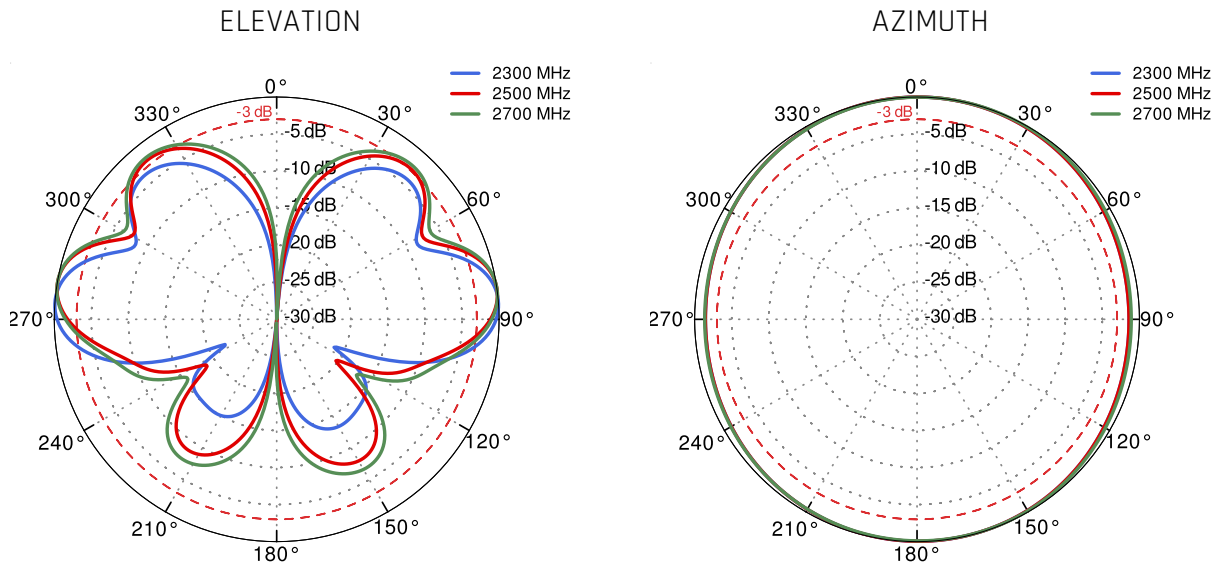

FREQUENCY BANDS

LTE / 4G GSM	5	6	8	12	13	14	17	694 MHz	960 MHz
	18	19	20	25	27	28	29		
	44	67	68	85	n81	n82	n83		
	n89								
LTE / 4G UMTS	1	2	3	4	9	10	25	1710 MHz	2170 MHz
	33	34	35	36	37	39	59		
	62	n80	n84	n86	n95				

LTE / 4G WCS DARS

2300
MHz

30

40

2400
MHz

LTE / 4G

2400
MHz

7

38

41

53

69

n90

2700
MHz

PLOTS

VSWR for LTE antenna

Gain for LTE antenna

LTE from 700MHz to 900MHz

LTE from 1.71GHz to 2.17GHz

LTE from 2.3GHz to 2.7GHz

DIMENSIONS