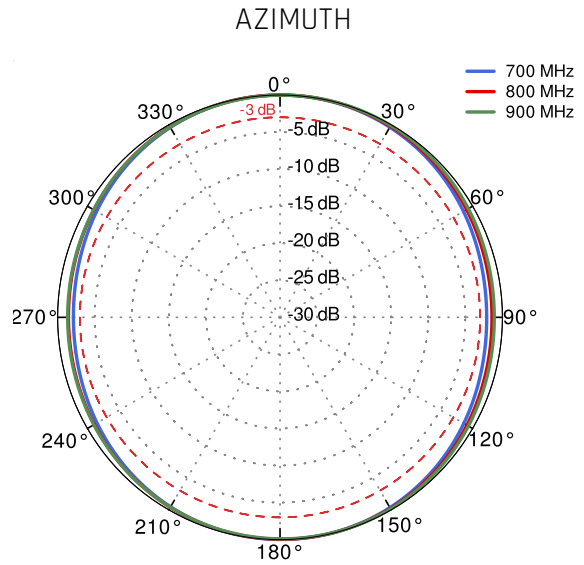

OUTDOOR ANTENNA WORKS IN **ANY WEATHER CONDITIONS**, IP68

ANTENNA **PERFECTLY MATCHED** WITH THE ROUTER

PASSIVE **POE SUPPORT**

MADE IN **EUROPE**

LTE ANTENNA SPECIFICATION

FREQUENCY	694 - 960 MHz 1.7 - 2.2 GHz 2.2 - 2.7 GHz
GAIN	694 - 960 MHz : 2 dBi 1.7 - 2.2 GHz : 2 dBi 2.2 - 2.7 GHz : 4 dBi
SUPPORTED LTE/5G BANDS	1, 2, 3, 4, 5, 6, 7, 8, 9, 10, 12, 13, 14, 17, 18, 19, 20, 23, 25, 26, 27, 28, 29, 30, 33, 34, 35, 36, 37, 38, 39, 40, 41, 44, 53, 59, 62, 65, 66, 67, 68, 69, 85, n80, n81, n82, n83, n84, n86, n89, n90, n95
VSWR	<1.60, max <2.00
BEAMWIDTH	360°/35° ±5°
POLARIZATION	Vertical
IMPEDANCE	50 Ω
CONNECTOR	2x SMA

LTE / 4G WCS DARS

2300
MHz

30

40

2400
MHz

LTE / 4G

2400
MHz

7

38

41

53

69

n90

2700
MHz

PLOTS

VSWR for LTE antenna

Gain for LTE antenna

LTE from 700MHz to 900MHz

LTE from 1.71GHz to 2.17GHz

LTE from 2.3GHz to 2.7GHz

DIMENSIONS