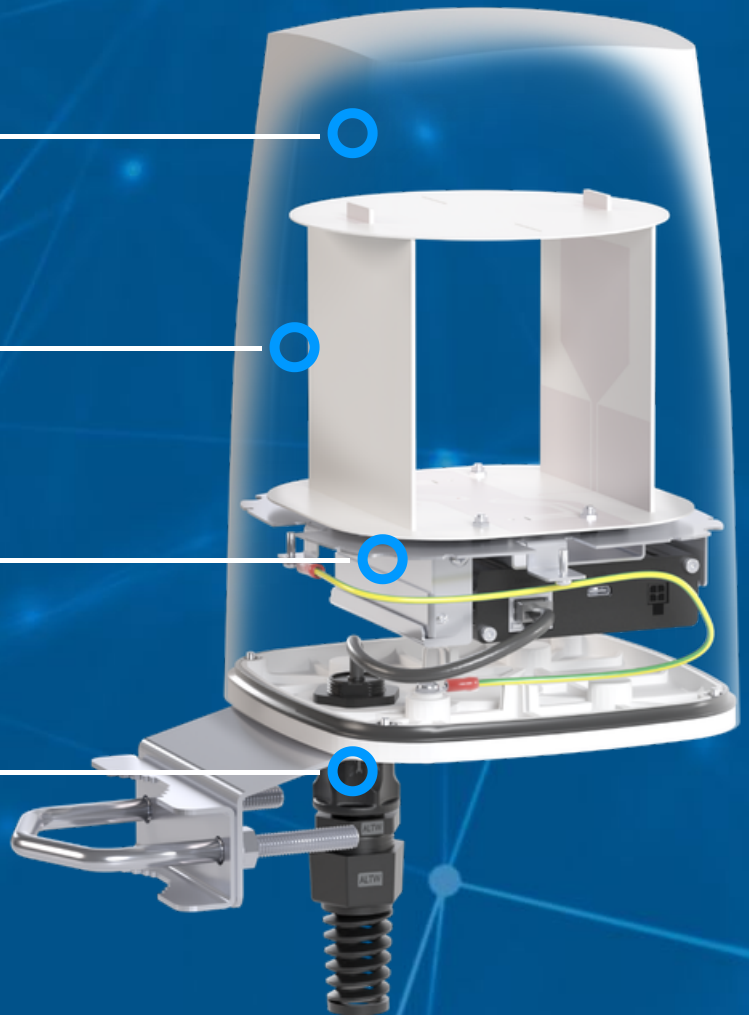

OUTDOOR ANTENNA WORKS IN **ANY WEATHER CONDITIONS**, IP68

ANTENNA **PERFECTLY MATCHED** WITH THE ROUTER

PASSIVE **POE SUPPORT**

MADE IN **EUROPE**